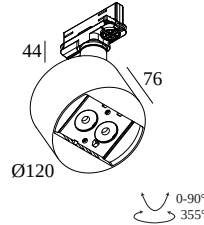

FRAGMA S SUPERSPOT 9408 ADM DIMIP

23614 941P B

AVAILABLE IN
BLACK 23614 941P B
WHITE 23614 941P W

[View on website](#)

General info

LOCATION	indoor
INSTALLATION	Mains voltage track Mains voltage track mounted
INGRESS PROTECTION	IP20
WEIGHT (KG)	0.9
ADJUSTABILITY	0° to 90° swiveling, 355° rotatable
INFORMATION	2 x LENS SP-8° INCL.DIMMABLE LED POWER SUPPLY 900mA-DC 3F MULTI ADAPTER