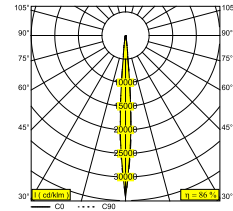

FRAGMA S SUPERSPOT 9408 ADM DIMIP

23614 941P B

AVAILABLE IN
BLACK 23614 941P B
WHITE 23614 941P W

[View on website](#)

General info

LOCATION	indoor
INSTALLATION	Mains voltage track Mains voltage track mounted
INGRESS PROTECTION	IP20
WEIGHT (KG)	0.9
ADJUSTABILITY	0° to 90° swiveling, 355° rotatable
INFORMATION	2 x LENS SP-8° INCL.DIMMABLE LED POWER SUPPLY 900mA-DC 3F MULTI ADAPTER

Electrical info

ELECTRICAL CLASS	110-240V / 50-60Hz
CLASS	I
POWER SUPPLY	YES
DIM TYPE	control button on luminaire
ENERGY CLASS	D

Lightsource info

LIGHTSOURCE NAME	LED
LIGHTSOURCE	LED cluster 5,2W / CRI>90 (R9: 64) / 4000K / 642lm
TM-30 VALUES	Rf: 91 / Rg: 100
SDCM	SDCM3
RISKGROUP	RG2
LM80	L80 > 150000
BEAMANGLE	8°
LED TECHNICS (LIGHT SOURCE)	642lm // 5,2W // 123lm/W
LED TECHNICS (LUMINAIRE)	549lm // 6W // 92lm/W