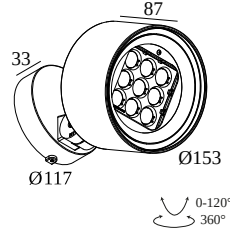

[View on website](#)

General info

LOCATION	outdoor
INSTALLATION	Floor Surface mounted, Wall Surface mounted
INGRESS PROTECTION	IP65
PROTECTION AGAINST MECHANICAL IMPACT	IK08
WEIGHT (KG)	2.4
ADJUSTABILITY	0° to 120° swiveling, 360° rotatable
INFORMATION	9 x LENS SP-14° INCL.LED POWER SUPPLY 900mA-DC INCL.HONEYCOMB

Electrical info

ELECTRICAL	220-240V / 50-60Hz
CLASS	I
POWER SUPPLY	YES
DIM TYPE	non-dimmable
ENERGY CLASS	E
CERTIFICATES	CB, ENEC, EPD, RCM

Lightsource info

LIGHTSOURCE NAME	LED
LIGHTSOURCE	LED cluster 23,4W / CRI>90 (R9: 60) / 3000K / 2654lm
TM-30 VALUES	Rf: 92 / Rg: 99
SDCM	SDCM3
RISKGROUP	RG2
LM80	L80 > 150000
BEAMANGLE	14°
LED TECHNICS (LIGHT SOURCE)	2654lm // 23,4W // 113lm/W
LED TECHNICS (LUMINAIRE)	1672lm // 26,9W // 62lm/W

Options

FRAX ANTI VANDAL SCREWS

Accessories

FRAX M KAP

For detailed installation instructions, please consult the manual : [26011_XX20_HAND.pdf](#)