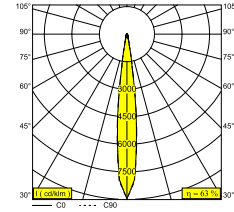

[View on website](#)

General info

LOCATION	outdoor
INSTALLATION	Floor Surface mounted, Wall Surface mounted
INGRESS PROTECTION	IP65
PROTECTION AGAINST MECHANICAL IMPACT	IK08
WEIGHT (KG)	2.4
ADJUSTABILITY	0° to 120° swiveling, 360° rotatable
INFORMATION	9 x LENS SP-14° INCL.LED POWER SUPPLY 900mA-DC INCL.HONEYCOMB

Electrical info

ELECTRICAL	220-240V / 50-60Hz
CLASS	I
POWER SUPPLY	YES
DIM TYPE	non-dimmable
ENERGY CLASS	E
CERTIFICATES	CB, ENEC, EPD, RCM

Lightsource info

LIGHTSOURCE NAME	LED
LIGHTSOURCE	LED cluster 23,4W / CRI>90 (R9: 60) / 3000K / 2654lm
TM-30 VALUES	Rf: 92 / Rg: 99
SDCM	SDCM3
RISKGROUP	RG2
LM80	L80 > 150000
BEAMANGLE	14°
LED TECHNICS (LIGHT SOURCE)	2654lm // 23,4W // 113lm/W
LED TECHNICS (LUMINAIRE)	1672lm // 26,9W // 62lm/W

Options

FRAX ANTI VANDAL SCREWS

Accessories

FRAX M KAP

For detailed installation instructions, please consult the manual : [26011_XX20_HAND.pdf](#)