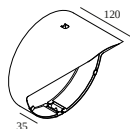

DELTALIGHT

FRAX M 93014 HONEYCOMB

26011 9320 A

FINISH YOUR SPECIFICATION

Light altering devices

26070 0020 N FRAX M KAP N

☐