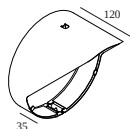

DELTALIGHT

FRAX M 93014 HONEYCOMB

26011 9320 FBRX

FINISH YOUR SPECIFICATION

Light altering devices

26070 0020 N FRAX M KAP N

☐