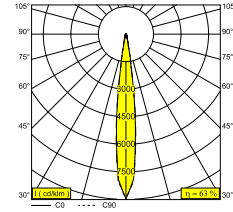

[View on website](#)

General info

LOCATION	outdoor
INSTALLATION	Floor Surface mounted, Wall Surface mounted
INGRESS PROTECTION	IP65
PROTECTION AGAINST MECHANICAL IMPACT	IK08
WEIGHT (KG)	2.4
ADJUSTABILITY	0° to 120° swiveling, 360° rotatable
INFORMATION	9 x LENS SP-14° INCL.LED POWER SUPPLY 900mA-DC INCL.HONEYCOMB

Electrical info

ELECTRICAL	220-240V / 50-60Hz
CLASS	I
POWER SUPPLY	YES
DIM TYPE	non-dimmable
ENERGY CLASS	E
CERTIFICATES	CB, ENEC, EPD, RCM

Lightsource info

LIGHTSOURCE NAME	LED
LIGHTSOURCE	LED cluster 23,4W / CRI>90 (R9: 60) / 3000K / 2654lm
TM-30 VALUES	Rf: 92 / Rg: 99
SDCM	SDCM3
RISKGROUP	RG2
LM80	L80 > 150000
BEAMANGLE	14°
LED TECHNICS (LIGHT SOURCE)	2654lm // 23,4W // 113lm/W
LED TECHNICS (LUMINAIRE)	1672lm // 26,9W // 62lm/W

Options

FRAX ANTI VANDAL SCREWS

Accessories

FRAX M KAP

For detailed installation instructions, please consult the manual : [26011_XX20_HAND.pdf](#)