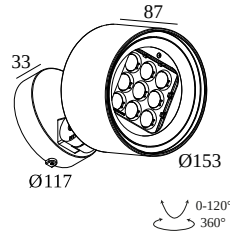

[View on website](#)

General info

LOCATION	outdoor
INSTALLATION	Floor Surface mounted, Wall Surface mounted
INGRESS PROTECTION	IP65
PROTECTION AGAINST MECHANICAL IMPACT	IK08
WEIGHT (KG)	2.4
ADJUSTABILITY	0° to 120° swiveling, 360° rotatable
INFORMATION	9 x LENS SP-14° INCL.LED POWER SUPPLY 900mA-DC INCL.HONEYCOMB

Electrical info

ELECTRICAL	220-240V / 50-60Hz
CLASS	I
POWER SUPPLY	YES
DIM TYPE	non-dimmable
ENERGY CLASS	E
CERTIFICATES	CB, ENEC, EPD, RCM

Lightsource info

LIGHTSOURCE NAME	LED
LIGHTSOURCE	LED cluster 23,4W / CRI>90 (R9: 60) / 3000K / 2654lm
TM-30 VALUES	Rf: 92 / Rg: 99
SDCM	SDCM3
RISKGROUP	RG2
LM80	L80 > 150000
BEAMANGLE	14°
LED TECHNICS (LIGHT SOURCE)	2654lm // 23,4W // 113lm/W
LED TECHNICS (LUMINAIRE)	1672lm // 26,9W // 62lm/W

Options

FRAX ANTI VANDAL SCREWS

Accessories

FRAX M KAP

For detailed installation instructions, please consult the manual : [26011_XX20_HAND.pdf](#)