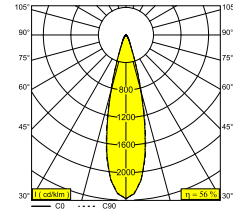

[View on website](#)

General info

LOCATION	outdoor
INSTALLATION	Floor Surface mounted, Wall Surface mounted
INGRESS PROTECTION	IP65
PROTECTION AGAINST MECHANICAL IMPACT	IK08
WEIGHT (KG)	2.4
ADJUSTABILITY	0° to 120° swiveling, 360° rotatable
INFORMATION	9 x LENS SP-14° INCL.LED POWER SUPPLY 900mA-DC INCL.BEAM LENS 26° INCL.HONEYCOMB

Electrical info

ELECTRICAL	220-240V / 50-60Hz
CLASS	I
POWER SUPPLY	YES
DIM TYPE	non-dimmable
ENERGY CLASS	E
CERTIFICATES	CB, ENEC, EPD, RCM

Lightsource info

LIGHTSOURCE NAME	LED
LIGHTSOURCE	LED cluster 23,4W / CRI>90 (R9: 60) / 3000K / 2654lm
TM-30 VALUES	Rf: 92 / Rg: 99
SDCM	SDCM3
RISKGROUP	RG2
LM80	L80 > 150000
BEAMANGLE	26°
LED TECHNICS (LIGHT SOURCE)	2654lm // 23,4W // 113lm/W
LED TECHNICS (LUMINAIRE)	1486lm // 26,9W // 55lm/W

Options

FRAX ANTI VANDAL SCREWS

Accessories

FRAX M KAP