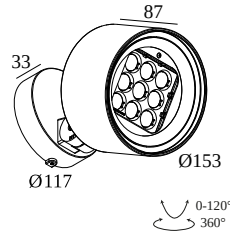

[View on website](#)

General info

LOCATION	outdoor
INSTALLATION	Floor Surface mounted, Wall Surface mounted
INGRESS PROTECTION	IP65
PROTECTION AGAINST MECHANICAL IMPACT	IK08
WEIGHT (KG)	2.4
ADJUSTABILITY	0° to 120° swiveling, 360° rotatable
INFORMATION	9 x LENS SP-14° INCL.LED POWER SUPPLY 900mA-DC INCL.BEAM LENS 26° INCL.HONEYCOMB

Electrical info

ELECTRICAL	220-240V / 50-60Hz
CLASS	I
POWER SUPPLY	YES
DIM TYPE	non-dimmable
ENERGY CLASS	E
CERTIFICATES	CB, ENEC, EPD, RCM

Lightsource info

LIGHTSOURCE NAME	LED
LIGHTSOURCE	LED cluster 23,4W / CRI>90 (R9: 60) / 3000K / 2654lm
TM-30 VALUES	Rf: 92 / Rg: 99
SDCM	SDCM3
RISKGROUP	RG2
LM80	L80 > 150000
BEAMANGLE	26°
LED TECHNICS (LIGHT SOURCE)	2654lm // 23,4W // 113lm/W
LED TECHNICS (LUMINAIRE)	1486lm // 26,9W // 55lm/W

Options

FRAX ANTI VANDAL SCREWS

Accessories

FRAX M KAP