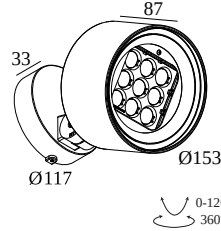

[View on website](#)

General info

LOCATION	outdoor
INSTALLATION	Floor Surface mounted, Wall Surface mounted
INGRESS PROTECTION	IP65
PROTECTION AGAINST MECHANICAL IMPACT	IK08
WEIGHT (KG)	2.4
ADJUSTABILITY	0° to 120° swiveling, 360° rotatable
INFORMATION	9 x LENS SP-14° INCL.LED POWER SUPPLY 900mA-DC INCL.BEAM LENS 47° INCL.HONEYCOMB

Electrical info

ELECTRICAL	220-240V / 50-60Hz
CLASS	I
POWER SUPPLY	YES
DIM TYPE	non-dimmable
ENERGY CLASS	E
CERTIFICATES	CB, ENEC, EPD, RCM

Lightsource info

LIGHTSOURCE NAME	LED
LIGHTSOURCE	LED cluster 23,4W / CRI>90 (R9: 60) / 3000K / 2654lm
TM-30 VALUES	Rf: 92 / Rg: 99
SDCM	SDCM3
RISKGROUP	RG2
LM80	L80 > 150000
BEAMANGLE	47°
LED TECHNICS (LIGHT SOURCE)	2654lm // 23,4W // 113lm/W
LED TECHNICS (LUMINAIRE)	1354lm // 26,9W // 50lm/W

Options

FRAX ANTI VANDAL SCREWS

Accessories

FRAX M KAP