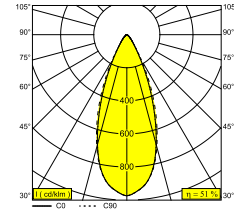

[View on website](#)

General info

LOCATION	outdoor
INSTALLATION	Floor Surface mounted, Wall Surface mounted
INGRESS PROTECTION	IP65
PROTECTION AGAINST MECHANICAL IMPACT	IK08
WEIGHT (KG)	2.4
ADJUSTABILITY	0° to 120° swiveling, 360° rotatable
INFORMATION	9 x LENS SP-14° INCL.LED POWER SUPPLY 900mA-DC INCL.BEAM LENS 47° INCL.HONEYCOMB

Electrical info

ELECTRICAL	220-240V / 50-60Hz
CLASS	I
POWER SUPPLY	YES
DIM TYPE	non-dimmable
ENERGY CLASS	E
CERTIFICATES	CB, ENEC, EPD, RCM

Lightsource info

LIGHTSOURCE NAME	LED
LIGHTSOURCE	LED cluster 23,4W / CRI>90 (R9: 60) / 3000K / 2654lm
TM-30 VALUES	Rf: 92 / Rg: 99
SDCM	SDCM3
RISKGROUP	RG2
LM80	L80 > 150000
BEAMANGLE	47°
LED TECHNICS (LIGHT SOURCE)	2654lm // 23,4W // 113lm/W
LED TECHNICS (LUMINAIRE)	1354lm // 26,9W // 50lm/W

Options

FRAX ANTI VANDAL SCREWS

Accessories

FRAX M KAP