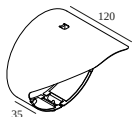

DELTALIGHT

FRAX S 93014 HONEYCOMB

26001 9320 A

FINISH YOUR SPECIFICATION

Light altering devices

26070 0010 N FRAX S KAP N

☐