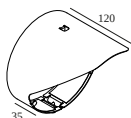

DELTALIGHT

FRAX S 93026 HONEYCOMB

26001 9370 A

For detailed installation instructions, please consult the manual : [26001_XX70_HAND.pdf](#)

FINISH YOUR SPECIFICATION

Light altering devices

26070 0010 N FRAX S KAP N

☐