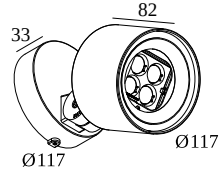

FRAX S 93026 HONEYCOMB

26001 9370 A

AVAILABLE IN

ALU GREY 26001 9370 A

FLEMISH BRONZE OUTDOOR 26001 9370 FBRX

ANTHRACITE 26001 9370 N

[View on website](#)

General info

LOCATION	outdoor
INSTALLATION	Floor Surface mounted, Wall Surface mounted
INGRESS PROTECTION	IP65
PROTECTION AGAINST MECHANICAL IMPACT	IK06
WEIGHT (KG)	1.5
ADJUSTABILITY	0° to 120° swiveling, 360° rotatable
INFORMATION	4 x LENS SP-14° INCL.LED POWER SUPPLY 700mA-DC INCL.BEAM LENS 26° INCL.HONEYCOMB

Electrical info

ELECTRICAL	220-240V / 50-60Hz
CLASS	I
POWER SUPPLY	YES
DIM TYPE	non-dimmable
ENERGY CLASS	D
CERTIFICATES	CB, ENEC, EPD, RCM

Lightsource info

LIGHTSOURCE NAME	LED
LIGHTSOURCE	LED cluster 8W / CRI>90 (R9: 60) / 3000K / 96lm
TM-30 VALUES	Rf: 92 / Rg: 99
SDCM	SDCM3
RISKGROUP	RG2
LM80	L80 > 150000
BEAMANGLE	26°
LED TECHNICS (LIGHT SOURCE)	96lm // 8W // 120lm/W
LED TECHNICS (LUMINAIRE)	538lm // 9,2W // 58lm/W

Options

FRAX ANTI VANDAL SCREWS

Accessories

FRAX S KAP