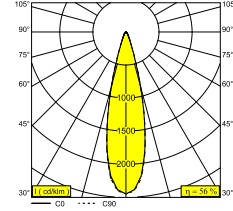

[View on website](#)

General info

LOCATION	outdoor
INSTALLATION	Floor Surface mounted, Wall Surface mounted
INGRESS PROTECTION	IP65
PROTECTION AGAINST MECHANICAL IMPACT	IK06
WEIGHT (KG)	1.5
ADJUSTABILITY	0° to 120° swiveling, 360° rotatable
INFORMATION	4 x LENS SP-14° INCL.LED POWER SUPPLY 700mA-DC INCL.BEAM LENS 26° INCL.HONEYCOMB

Electrical info

ELECTRICAL	220-240V / 50-60Hz
CLASS	I
POWER SUPPLY	YES
DIM TYPE	non-dimmable
ENERGY CLASS	D
CERTIFICATES	CB, ENEC, EPD, RCM

Lightsource info

LIGHTSOURCE NAME	LED
LIGHTSOURCE	LED cluster 8W / CRI>90 (R9: 60) / 3000K / 96lm
TM-30 VALUES	Rf: 92 / Rg: 99
SDCM	SDCM3
RISKGROUP	RG2
LM80	L80 > 150000
BEAMANGLE	26°
LED TECHNICS (LIGHT SOURCE)	96lm // 8W // 120lm/W
LED TECHNICS (LUMINAIRE)	538lm // 9,2W // 58lm/W

Options

FRAX ANTI VANDAL SCREWS

Accessories

FRAX S KAP