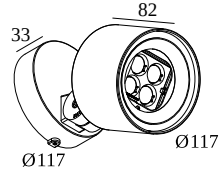

FRAX S 93047 HONEYCOMB

26001 9390 A

AVAILABLE IN

ALU GREY 26001 9390 A

FLEMISH BRONZE OUTDOOR 26001 9390 FBRX

ANTHRACITE 26001 9390 N

[View on website](#)

General info

LOCATION	outdoor
INSTALLATION	Floor Surface mounted, Wall Surface mounted
INGRESS PROTECTION	IP65
PROTECTION AGAINST MECHANICAL IMPACT	IK06
WEIGHT (KG)	1.5
ADJUSTABILITY	0° to 120° swiveling, 360° rotatable
INFORMATION	4 x LENS SP-14° INCLLED POWER SUPPLY 700mA-DC INCL.BEAM LENS 47° INCL.HONEYCOMB

Electrical info

ELECTRICAL	220-240V / 50-60Hz
CLASS	I
POWER SUPPLY	YES
DIM TYPE	non-dimmable
ENERGY CLASS	D
CERTIFICATES	CB, ENEC, EPD, RCM

Lightsource info

LIGHTSOURCE NAME	LED
LIGHTSOURCE	LED cluster 8W / CRI>90 (R9: 60) / 3000K / 96lm
TM-30 VALUES	Rf: 92 / Rg: 99
SDCM	SDCM3
RISKGROUP	RG2
LM80	L80 > 150000
BEAMANGLE	47°
LED TECHNICS (LIGHT SOURCE)	96lm // 8W // 120lm/W
LED TECHNICS (LUMINAIRE)	490lm // 9,2W // 53lm/W

Options

FRAX ANTI VANDAL SCREWS

Accessories

FRAX S KAP