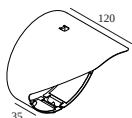

DELTALIGHT

FRAX S 93047 HONEYCOMB

26001 9390 A

For detailed installation instructions, please consult the manual : [26001_XX90_HAND.pdf](#)

FINISH YOUR SPECIFICATION

Light altering devices

26070 0010 N FRAX S KAP N

☐