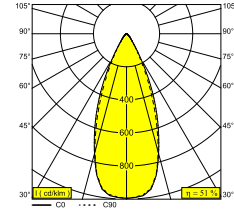

[View on website](#)

General info

LOCATION	outdoor
INSTALLATION	Floor Surface mounted, Wall Surface mounted
INGRESS PROTECTION	IP65
PROTECTION AGAINST MECHANICAL IMPACT	IK06
WEIGHT (KG)	1.5
ADJUSTABILITY	0° to 120° swiveling, 360° rotatable
INFORMATION	4 x LENS SP-14° INCLLED POWER SUPPLY 700mA-DC INCL.BEAM LENS 47° INCL.HONEYCOMB

Electrical info

ELECTRICAL	220-240V / 50-60Hz
CLASS	I
POWER SUPPLY	YES
DIM TYPE	non-dimmable
ENERGY CLASS	D
CERTIFICATES	CB, ENEC, EPD, RCM

Lightsource info

LIGHTSOURCE NAME	LED
LIGHTSOURCE	LED cluster 8W / CRI>90 (R9: 60) / 3000K / 96lm
TM-30 VALUES	Rf: 92 / Rg: 99
SDCM	SDCM3
RISKGROUP	RG2
LM80	L80 > 150000
BEAMANGLE	47°
LED TECHNICS (LIGHT SOURCE)	96lm // 8W // 120lm/W
LED TECHNICS (LUMINAIRE)	490lm // 9,2W // 53lm/W

Options

FRAX ANTI VANDAL SCREWS

Accessories

FRAX S KAP