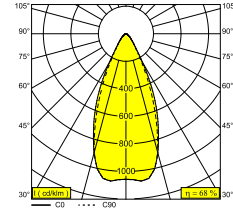

DELTALIGHT

FRAX SB 93047

26000 9380 FBRX

AVAILABLE IN

FLEMISH BRONZE OUTDOOR 26000 9380 FBRX

ANTHRACITE 26000 9380 N

PINE GREEN 26000 9380 PGR

 [View on website](#)

General info

LOCATION	outdoor
INSTALLATION	Floor Surface mounted, Wall Surface mounted
INGRESS PROTECTION	IP65
PROTECTION AGAINST MECHANICAL IMPACT	IK06
WEIGHT (KG)	1.3
ADJUSTABILITY	0° to 120° swiveling, 360° rotatable
INFORMATION	4 x LENS SP-14° INCL.LED POWER SUPPLY 700mA-DC INCL.BEAM LENS 47° INCL.1 x CABLE H05 RN-F 3 x 1mm ² 2m

Electrical info

ELECTRICAL	220-240V / 50-60Hz
CLASS	I
POWER SUPPLY	YES
DIM TYPE	non-dimmable
ENERGY CLASS	D
CERTIFICATES	CB, ENEC, EPD, RCM

Lightsource info

LIGHTSOURCE NAME	LED
LIGHTSOURCE	LED cluster 8W / CRI>90 (R9: 60) / 3000K / 961lm
TM-30 VALUES	Rf: 92 / Rg: 99
SDCM	SDCM3
RISKGROUP	RG2
LM80	L80 > 150000
BEAMANGLE	47°
LED TECHNICS (LIGHT SOURCE)	961lm // 8W // 120lm/W
LED TECHNICS (LUMINAIRE)	653lm // 9,2W // 71lm/W