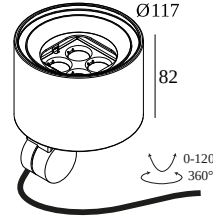

DELTALIGHT

FRAX SB 93047

26000 9380 FBRX

AVAILABLE IN

FLEMISH BRONZE OUTDOOR 26000 9380 FBRX

ANTHRACITE 26000 9380 N

PINE GREEN 26000 9380 PGR

[View on website](#)

General info

LOCATION	outdoor
INSTALLATION	Floor Surface mounted, Wall Surface mounted
INGRESS PROTECTION	IP65
PROTECTION AGAINST MECHANICAL IMPACT	IK06
WEIGHT (KG)	1.3
ADJUSTABILITY	0° to 120° swiveling, 360° rotatable
INFORMATION	4 x LENS SP-14° INCL.LED POWER SUPPLY 700mA-DC INCL.BEAM LENS 47° INCL.1 x CABLE H05 RN-F 3 x 1mm² 2m

Electrical info

ELECTRICAL	220-240V / 50-60Hz
CLASS	I
POWER SUPPLY	YES
DIM TYPE	non-dimmable
ENERGY CLASS	D
CERTIFICATES	CB, ENEC, EPD, RCM

Lightsource info

LIGHTSOURCE NAME	LED
LIGHTSOURCE	LED cluster 8W / CRI>90 (R9: 60) / 3000K / 961lm
TM-30 VALUES	Rf: 92 / Rg: 99
SDCM	SDCM3
RISKGROUP	RG2
LM80	L80 > 150000
BEAMANGLE	47°
LED TECHNICS (LIGHT SOURCE)	961lm // 8W // 120lm/W
LED TECHNICS (LUMINAIRE)	653lm // 9,2W // 71lm/W

Requirements

FRAX BRACKET
FRAX PIN
FRAX STRAP

Options

FRAX ANTI VANDAL SCREWS

Accessories

FRAX S KAP