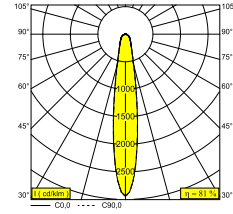

[View on website](#)

General info

LOCATION	indoor
INSTALLATION	Ceiling Recessed
CUTOUT SHAPE/SIZE (MM)	round - 70
RECESSED DEPTH (MM)	55
THICKNESS OF MOUNTING SURFACE (MM)	min.1
INGRESS PROTECTION	IP20
WEIGHT (KG)	0.3
ADJUSTABILITY	0° to 45° swiveling, 355° rotatable
INFORMATION	LENS SP-14° EXCL.LED POWER SUPPLY 350mA-DC

Electrical info

CLASS	III
DIM TYPE	depending on power supply
ENERGY CLASS	D
CERTIFICATES	CB, ENEC

Lightsource info

LIGHTSOURCE NAME	LED
LIGHTSOURCE	LED array 11,6W / CRI>90 (R9: 60) / 2700K / 1458lm
TM-30 VALUES	rf: 89 / Rg: 100
SDCM	SDCM1
RISKGROUP	RG1
LM80	L90B10 > 50000
BEAMANGLE	14°
LED TECHNICS (LIGHT SOURCE)	1458lm // 11,6W // 125lm/W
LED TECHNICS (LUMINAIRE)	1185lm // 13,3W // 89lm/W

Requirements

LED POWER SUPPLY 350mA-DC DIM

Accessories

HALOSCAN HONEYCOMB
HALOSCAN LINEAR SPREAD LENS

For detailed installation instructions, please consult the manual : [23114_XXX0_HAND.pdf](#)