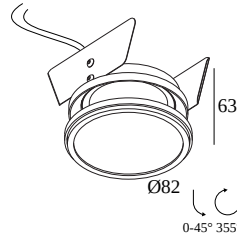

HALOSCAN ST HP 92714

23114 9210 B

AVAILABLE IN
BLACK 23114 9210 B
WHITE 23114 9210 W

 [View on website](#)

General info

LOCATION	indoor
INSTALLATION	Ceiling Recessed
CUTOUT SHAPE/SIZE (MM)	round - 70
RECESSED DEPTH (MM)	55
THICKNESS OF MOUNTING SURFACE (MM)	min.1
INGRESS PROTECTION	IP20
WEIGHT (KG)	0.3
ADJUSTABILITY	0° to 45° swiveling, 355° rotatable
INFORMATION	LENS SP-14° EXCL.LED POWER SUPPLY 350mA-DC

HALOSCAN ST HP 92714

23114 9210 B

300 48 350 ED1 LED POWER CONVERTER 48V-DC to 350 mA-DC / 15W DIM1

1

Dimtype: 1-10V

Cutout dimension (mm): 30

300 48 350 ED5 LED POWER CONVERTER 48V-DC to 350 mA-DC / 15W DIM5

1

Dimtype: DALI

Cutout dimension (mm): 45

300 48 350 MDL LED POWER CONVERTER 48V-DC to 350 mA-DC / 15W MDL

1

Dimtype: non-dimmable

Cutout dimension (mm): 30

300 48 350 WDL LED POWER CONVERTER 48V-DC to 350 mA-DC / 15W WDL

Cutout dimension (mm): 54

21012 0035 LED POWER SUPPLY MULTI POWER DIM5

1

Dimtype: DALI

Cutout dimension (mm): 54

21012 004W LED POWER SUPPLY MULTI-POWER WDL

2(2)

Dimtype: WDL = wireless dimmable