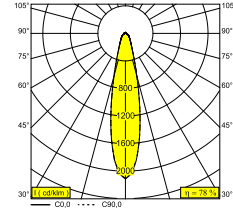

HALOSCAN ST MP SOFT 93021

23112 9020 B

AVAILABLE IN
BLACK 23112 9020 B
WHITE 23112 9020 W

 [View on website](#)

General info

LOCATION	indoor
INSTALLATION	Ceiling Recessed
CUTOUT SHAPE/SIZE (MM)	round - 70
RECESSED DEPTH (MM)	55
THICKNESS OF MOUNTING SURFACE (MM)	min.1
INGRESS PROTECTION	IP20
WEIGHT (KG)	0.3
ADJUSTABILITY	0° to 45° swiveling, 355° rotatable
INFORMATION	LENS FL-21° EXCL.DIMMABLE LED POWER SUPPLY 350mA-DC

Electrical info

CLASS	III
DIM TYPE	depending on power supply
ENERGY CLASS	E
CERTIFICATES	CB, ENEC

Lightsource info

LIGHTSOURCE NAME	LED
LIGHTSOURCE	LED array 6W / CRI>90 (R9: 50) / 3000K-1800K / 623lm
TM-30 VALUES	rf: 90 / Rg: 99
SDCM	SDCM2
RISKGROUP	RG1
LM80	L90B10 > 50000
BEAMANGLE	21°
LED TECHNICS (LIGHT SOURCE)	623lm // 6W // 105lm/W
LED TECHNICS (LUMINAIRE)	486lm // 6,9W // 70lm/W

2

Dimtype: DALI

Cutout dimension (mm): 45

300 48 350 MDL LED POWER CONVERTER 48V-DC to 350 mA-DC / 15W MDL

2

Dimtype: non-dimmable

Cutout dimension (mm): 30

300 48 350 WDL LED POWER CONVERTER 48V-DC to 350 mA-DC / 15W WDL