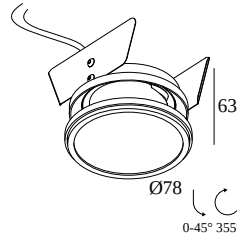

HALOSCAN ST MP SOFT 93021

23112 9020 B

AVAILABLE IN
BLACK 23112 9020 B
WHITE 23112 9020 W

 [View on website](#)

General info

LOCATION	indoor
INSTALLATION	Ceiling Recessed
CUTOUT SHAPE/SIZE (MM)	round - 70
RECESSED DEPTH (MM)	55
THICKNESS OF MOUNTING SURFACE (MM)	min.1
INGRESS PROTECTION	IP20
WEIGHT (KG)	0.3
ADJUSTABILITY	0° to 45° swiveling, 355° rotatable
INFORMATION	LENS FL-21° EXCL.DIMMABLE LED POWER SUPPLY 350mA-DC

HALOSCAN ST MP SOFT 93021

23112 9020 B

300 48 350 ED1 LED POWER CONVERTER 48V-DC to 350 mA-DC / 15W DIM1

2

Dimtype: 1-10V

Cutout dimension (mm): 30

300 48 350 ED5 LED POWER CONVERTER 48V-DC to 350 mA-DC / 15W DIM5

2

Dimtype: DALI

Cutout dimension (mm): 45

300 48 350 MDL LED POWER CONVERTER 48V-DC to 350 mA-DC / 15W MDL

2

Dimtype: non-dimmable

Cutout dimension (mm): 30

300 48 350 WDL LED POWER CONVERTER 48V-DC to 350 mA-DC / 15W WDL

Cutout dimension (mm): 55

300 90 125 LED POWER SUPPLY MULTI-POWER MINI DIM5

2(2)

Dimtype: DALI

Cutout dimension (mm): 55

21012 0021 LED POWER SUPPLY MULTI POWER DIM1

3

Dimtype: 1-10V