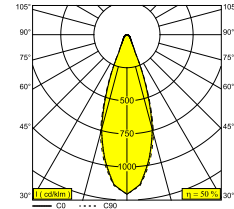

HEAD ON 2 92733 DIM1

473 231 812 922 ED1 GC-B

AVAILABLE IN

BLACK-BLACK 473 231 812 922 ED1 B-B

BLACK BRONZE-BLACK 473 231 812 922 ED1 BBR-B

GOLD COLORED-BLACK 473 231 812 922 ED1 GC-B

WHITE-WHITE 473 231 812 922 ED1 W-W

[View on website](#)

General info

LOCATION	indoor
INSTALLATION	Ceiling Surface mounted, Wall Surface mounted
INGRESS PROTECTION	IP20
WEIGHT (KG)	0.9
ADJUSTABILITY	0° to 90° swiveling, 355° rotatable
INFORMATION	2 x REFLECTOR FL-33° INCL.DIMMABLE LED POWER SUPPLY 350mA-DC