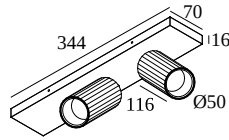

HEAD ON 2 92733 DIM1

473 231 812 922 ED1 GC-B

AVAILABLE IN

BLACK-BLACK 473 231 812 922 ED1 B-B

BLACK BRONZE-BLACK 473 231 812 922 ED1 BBR-B

GOLD COLORED-BLACK 473 231 812 922 ED1 GC-B

WHITE-WHITE 473 231 812 922 ED1 W-W

[View on website](#)

General info

LOCATION	indoor
INSTALLATION	Ceiling Surface mounted, Wall Surface mounted
INGRESS PROTECTION	IP20
WEIGHT (KG)	0.9
ADJUSTABILITY	0° to 90° swiveling, 355° rotatable
INFORMATION	2 x REFLECTOR FL-33° INCL.DIMMABLE LED POWER SUPPLY 350mA-DC