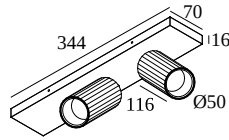

HEAD ON 2 93033 DIMI

473 231 812 932 ED1 BBR-B

AVAILABLE IN

BLACK-BLACK 473 231 812 932 ED1 B-B

BLACK BRONZE-BLACK 473 231 812 932 ED1 BBR-B

GOLD COLORED-BLACK 473 231 812 932 ED1 GC-B

WHITE-WHITE 473 231 812 932 ED1 W-W

[View on website](#)

General info

LOCATION	indoor
INSTALLATION	Ceiling Surface mounted, Wall Surface mounted
INGRESS PROTECTION	IP20
WEIGHT (KG)	0.9
ADJUSTABILITY	0° to 90° swiveling, 355° rotatable
INFORMATION	2 x REFLECTOR FL-33° INCL.DIMMABLE LED POWER SUPPLY 350mA-DC