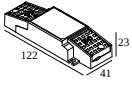

DELTALIGHT

iMAX II ROUND ADJUSTABLE LP 92733

24210 9230 B

21012 0258 LED POWER SUPPLY MULTI POWER 200-350 / 10W DIM8

1 ☐

Dimtype: mains (phase cut-off)

Cutout dimension (mm): 50