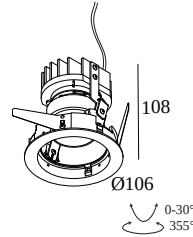

[View on website](#)

General info

LOCATION	indoor
INSTALLATION	Ceiling Recessed
CUTOUT SHAPE/SIZE (MM)	round - 98
RECESSED DEPTH (MM)	125
THICKNESS OF MOUNTING SURFACE (MM)	max.25
INGRESS PROTECTION	IP20 or IP54 (with TUBE IP)
WEIGHT (KG)	0.4
ADJUSTABILITY	0° to 30° swiveling, 355° rotatable
INFORMATION	LENS FL-33° EXCL.LED POWER SUPPLY 350-500mA-DC

Electrical info

CLASS	III
DIM TYPE	depending on power supply
ENERGY CLASS	E
CERTIFICATES	CB, EAC, ENEC

Lightsource info

LIGHTSOURCE NAME	LED
LIGHTSOURCE	LED array 5,8-8,6W / CRI>90 (R9: 60) / 2700K / 702-974lm
TM-30 VALUES	rf: 89 / Rg: 100
SDCM	SDCM1
RISKGROUP	RG1
LM80	L90B10 > 50000
BEAMANGLE	33°
LED TECHNICS (LIGHT SOURCE)	974lm // 8,6W // 113lm/W
LED TECHNICS (LUMINAIRE)	762lm // 9,9W // 77lm/W

Requirements

iMAX II TUBE ROUND
LED POWER SUPPLY 350 / 500mA-DC DIM

Accessories

iMAX II ACCESSOIRES

For detailed installation instructions, please consult the manual : [24210_XXXX_HAND.pdf](#)