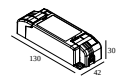

21012 0021 LED POWER SUPPLY MULTI POWER DIM1

3 | 3

Dimtype: 1-10V

Cutout dimension (mm): 54