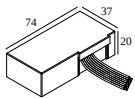

2

**Dimtype: WDL = wireless dimmable**

**Cutout dimension (mm): 45**

**300 48 500 ED1** LED POWER CONVERTER 48V-DC to 500 mA-DC / 22W DIM1

2

**Dimtype: 1-10V**

**Cutout dimension (mm): 30**

**300 48 500 ED5** LED POWER CONVERTER 48V-DC to 500 mA-DC / 22W DIM5

2

**Dimtype: DALI**

**Cutout dimension (mm): 45**

**300 48 500 MDL** LED POWER CONVERTER 48V-DC to 500 mA-DC / 22W MDL

2

**Dimtype: non-dimmable**

**Cutout dimension (mm): 30**

**300 48 500 WDL** LED POWER CONVERTER 48V-DC to 500 mA-DC / 22W WDL

2

**Dimtype: WDL = wireless dimmable**

**Cutout dimension (mm): 45**

**300 90 61** LED POWER SUPPLY MULTI-POWER DIM6

2 | 2

**Dimtype: mains (phase cut-off) or push button**

**Cutout dimension (mm): 56**

**300 90 63** LED POWER SUPPLY MULTI-POWER DIM9