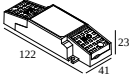

## iMAX II ROUND ADJUSTABLE LP 92733

24210 9230 B

**21012 0258** LED POWER SUPPLY MULTI POWER 200-350 / 10W DIM8

1

**Dimtype: mains (phase cut-off)**

**Cutout dimension (mm): 50**

**21012 0268** LED POWER SUPPLY MULTI POWER 200-350 / 15W DIM8