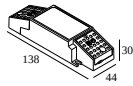

## iMAX II ROUND ADJUSTABLE MP 92718

24211 9210 W

**21012 0268** LED POWER SUPPLY MULTI POWER 200-350 / 15W DIM8

1

**Dimtype: mains (phase cut-off)**

**Cutout dimension (mm): 50**

**21012 0288** LED POWER SUPPLY MULTI POWER 500-700 / 36W DIM8