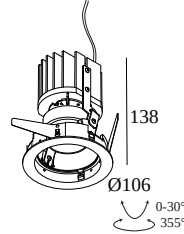

iMAX II ROUND ADJUSTABLE MP 92718

24211 9210 W

AVAILABLE IN
BLACK 24211 9210 B
WHITE 24211 9210 W

[View on website](#)

General info

LOCATION	indoor
INSTALLATION	Ceiling Recessed
CUTOUT SHAPE/SIZE (MM)	round - 98
RECESSED DEPTH (MM)	155
THICKNESS OF MOUNTING SURFACE (MM)	max.25
INGRESS PROTECTION	IP20 or IP54 (with TUBE IP)
WEIGHT (KG)	0.5
ADJUSTABILITY	0° to 30° swiveling, 355° rotatable
INFORMATION	LENS SP-18° EXCL.LED POWER SUPPLY 350-500mA-DC

Electrical info

CLASS	III
DIM TYPE	depending on power supply
ENERGY CLASS	E
CERTIFICATES	CB, EAC, ENEC

Lightsource info

LIGHTSOURCE NAME	LED
LIGHTSOURCE	LED array 11,6-17,2W / CRI>90 (R9: 60) / 2700K / 1458-2009lm
TM-30 VALUES	rf: 89 / Rg: 100
SDCM	SDCM1
RISKGROUP	RG1
LM80	L90B10 > 50000
BEAMANGLE	18°
LED TECHNICS (LIGHT SOURCE)	2009lm // 17,2W // 117lm/W
LED TECHNICS (LUMINAIRE)	1387lm // 19,8W // 70lm/W

Requirements

iMAX II TUBE ROUND
LED POWER SUPPLY 350 / 500mA-DC DIM

Accessories

iMAX II ACCESSOIRES

For detailed installation instructions, please consult the manual : [24211_XXXX_HAND.pdf](#)