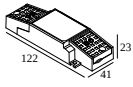

DELTALIGHT

iMAX II ROUND ADJUSTABLE MP 92718

24211 9210 W

21012 0268 LED POWER SUPPLY MULTI POWER 200-350 / 15W DIM8

1 ☐

Dimtype: mains (phase cut-off)

Cutout dimension (mm): 50