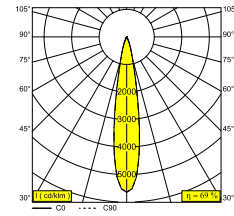

[View on website](#)

General info

LOCATION	indoor
INSTALLATION	Ceiling Recessed
CUTOUT SHAPE/SIZE (MM)	round - 98
RECESSED DEPTH (MM)	155
THICKNESS OF MOUNTING SURFACE (MM)	max.25
INGRESS PROTECTION	IP20 or IP54 (with TUBE IP)
WEIGHT (KG)	0.5
ADJUSTABILITY	0° to 30° swiveling, 355° rotatable
INFORMATION	LENS SP-18° EXCL.LED POWER SUPPLY 350-500mA-DC

Electrical info

CLASS	III
DIM TYPE	depending on power supply
ENERGY CLASS	E
CERTIFICATES	CB, EAC, ENEC

Lightsource info

LIGHTSOURCE NAME	LED
LIGHTSOURCE	LED array 11,6-17,2W / CRI>90 (R9: 60) / 2700K / 1458-2009lm
TM-30 VALUES	rf: 89 / Rg: 100
SDCM	SDCM1
RISKGROUP	RG1
LM80	L90B10 > 50000
BEAMANGLE	18°
LED TECHNICS (LIGHT SOURCE)	2009lm // 17,2W // 117lm/W
LED TECHNICS (LUMINAIRE)	1387lm // 19,8W // 70lm/W

Requirements

iMAX II TUBE ROUND
LED POWER SUPPLY 350 / 500mA-DC DIM

Accessories

iMAX II ACCESSOIRES

For detailed installation instructions, please consult the manual : [24211_XXXX_HAND.pdf](#)