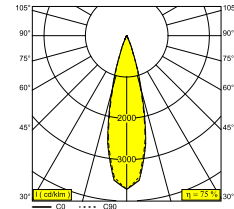

iMAX II ROUND ADJUSTABLE MP 92726

24211 9220 W

AVAILABLE IN
BLACK 24211 9220 B
WHITE 24211 9220 W

[View on website](#)

General info

LOCATION	indoor
INSTALLATION	Ceiling Recessed
CUTOUT SHAPE/SIZE (MM)	round - 98
RECESSED DEPTH (MM)	155
THICKNESS OF MOUNTING SURFACE (MM)	max.25
INGRESS PROTECTION	IP20 or IP54 (with TUBE IP)
WEIGHT (KG)	0.5
ADJUSTABILITY	0° to 30° swiveling, 355° rotatable
INFORMATION	LENS FL-26° EXCL.LED POWER SUPPLY 350-500mA-DC

Electrical info

CLASS	III
DIM TYPE	depending on power supply
ENERGY CLASS	E
CERTIFICATES	CB, EAC, ENEC

Lightsource info

LIGHTSOURCE NAME	LED
LIGHTSOURCE	LED array 11,6-17,2W / CRI>90 (R9: 60) / 2700K / 1458-2009lm
TM-30 VALUES	rf: 89 / Rg: 100
SDCM	SDCM1
RISKGROUP	RG1
LM80	L90B10 > 50000
BEAMANGLE	26°
LED TECHNICS (LIGHT SOURCE)	2009lm // 17,2W // 117lm/W
LED TECHNICS (LUMINAIRE)	1498lm // 19,8W // 76lm/W

Cutout dimension (mm): 45

300 48 500 ED1 LED POWER CONVERTER 48V-DC to 500 mA-DC / 22W DIM1

1

Dimtype: 1-10V

Cutout dimension (mm): 30

300 48 500 ED5 LED POWER CONVERTER 48V-DC to 500 mA-DC / 22W DIM5

1

Dimtype: DALI