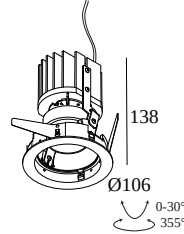

iMAX II ROUND ADJUSTABLE MP 92726

24211 9220 W

AVAILABLE IN
BLACK 24211 9220 B
WHITE 24211 9220 W

[View on website](#)

General info

LOCATION	indoor
INSTALLATION	Ceiling Recessed
CUTOUT SHAPE/SIZE (MM)	round - 98
RECESSED DEPTH (MM)	155
THICKNESS OF MOUNTING SURFACE (MM)	max.25
INGRESS PROTECTION	IP20 or IP54 (with TUBE IP)
WEIGHT (KG)	0.5
ADJUSTABILITY	0° to 30° swiveling, 355° rotatable
INFORMATION	LENS FL-26° EXCL.LED POWER SUPPLY 350-500mA-DC

24211 9220 W

300 48 350 MDL LED POWER CONVERTER 48V-DC to 350 mA-DC / 15W MDL

1

Dimtype: non-dimmable

Cutout dimension (mm): 30

300 48 350 WDL LED POWER CONVERTER 48V-DC to 350 mA-DC / 15W WDL

1

Dimtype: WDL = wireless dimmable

Cutout dimension (mm): 45

300 48 500 ED1 LED POWER CONVERTER 48V-DC to 500 mA-DC / 22W DIM1

1

Dimtype: 1-10V

Cutout dimension (mm): 30

300 48 500 ED5 LED POWER CONVERTER 48V-DC to 500 mA-DC / 22W DIM5

1

Dimtype: DALI

Cutout dimension (mm): 45

300 48 500 MDL LED POWER CONVERTER 48V-DC to 500 mA-DC / 22W MDL

1

Dimtype: non-dimmable

Cutout dimension (mm): 30

300 48 500 WDL LED POWER CONVERTER 48V-DC to 500 mA-DC / 22W WDL