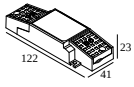

Cutout dimension (mm): 54

21012 0035 LED POWER SUPPLY MULTI POWER DIM5

1 | 1

Dimtype: DALI

Cutout dimension (mm): 54

21012 004W LED POWER SUPPLY MULTI-POWER WDL

2(2) | 2(2)

Dimtype: WDL = wireless dimmable

Cutout dimension (mm): 84

21012 005W LED POWER SUPPLY MULTI-POWER COMPACT WDL

1 | 1

Dimtype: WDL = wireless dimmable

Cutout dimension (mm): 54

DELTALIGHT

iMAX II ROUND ADJUSTABLE MP 92726

24211 9220 W