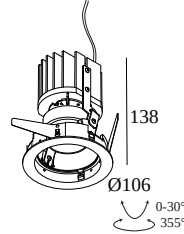

iMAX II ROUND ADJUSTABLE MP 92739

24211 9230 B

AVAILABLE IN
BLACK 24211 9230 B
WHITE 24211 9230 W

[View on website](#)

General info

LOCATION	indoor
INSTALLATION	Ceiling Recessed
CUTOUT SHAPE/SIZE (MM)	round - 98
RECESSED DEPTH (MM)	155
THICKNESS OF MOUNTING SURFACE (MM)	max.25
INGRESS PROTECTION	IP20 or IP54 (with TUBE IP)
WEIGHT (KG)	0.5
ADJUSTABILITY	0° to 30° swiveling, 355° rotatable
INFORMATION	LENS FL-39° EXCL.LED POWER SUPPLY 350-500mA-DC

Electrical info

CLASS	III
DIM TYPE	depending on power supply
ENERGY CLASS	E
CERTIFICATES	CB, EAC, ENEC

Lightsource info

LIGHTSOURCE NAME	LED
LIGHTSOURCE	LED array 11,6-17,2W / CRI>90 (R9: 60) / 2700K / 1458-2009lm
TM-30 VALUES	rf: 89 / Rg: 100
SDCM	SDCM1
RISKGROUP	RG1
LM80	L90B10 > 50000
BEAMANGLE	39°
LED TECHNICS (LIGHT SOURCE)	2009lm // 17,2W // 117lm/W
LED TECHNICS (LUMINAIRE)	1352lm // 19,8W // 68lm/W

Remarks

No HONEYCOMB, SPREAD LENS or LINEAR SPREAD LENS @ 500mA !
No accessories with iMAX II TUBE ROUND IP !

Requirements

iMAX II TUBE ROUND
LED POWER SUPPLY 350 / 500mA-DC DIM

Accessories

iMAX II ACCESSOIRES