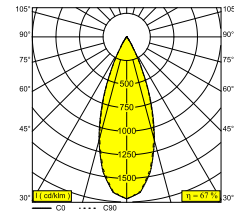

[View on website](#)

General info

LOCATION	indoor
INSTALLATION	Ceiling Recessed
CUTOUT SHAPE/SIZE (MM)	round - 98
RECESSED DEPTH (MM)	155
THICKNESS OF MOUNTING SURFACE (MM)	max.25
INGRESS PROTECTION	IP20 or IP54 (with TUBE IP)
WEIGHT (KG)	0.5
ADJUSTABILITY	0° to 30° swiveling, 355° rotatable
INFORMATION	LENS FL-39° EXCL.LED POWER SUPPLY 350-500mA-DC

Electrical info

CLASS	III
DIM TYPE	depending on power supply
ENERGY CLASS	E
CERTIFICATES	CB, EAC, ENEC

Lightsource info

LIGHTSOURCE NAME	LED
LIGHTSOURCE	LED array 11,6-17,2W / CRI>90 (R9: 60) / 2700K / 1458-2009lm
TM-30 VALUES	rf: 89 / Rg: 100
SDCM	SDCM1
RISKGROUP	RG1
LM80	L90B10 > 50000
BEAMANGLE	39°
LED TECHNICS (LIGHT SOURCE)	2009lm // 17,2W // 117lm/W
LED TECHNICS (LUMINAIRE)	1352lm // 19,8W // 68lm/W

Remarks

No HONEYCOMB, SPREAD LENS or LINEAR SPREAD LENS @ 500mA !
No accessories with iMAX II TUBE ROUND IP !

Requirements

iMAX II TUBE ROUND
LED POWER SUPPLY 350 / 500mA-DC DIM

Accessories

iMAX II ACCESSOIRES