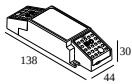

21012 0288 LED POWER SUPPLY MULTI POWER 500-700 / 36W DIM8

1 ☐

Dimtype: mains (phase cut-off)

Cutout dimension (mm): 55