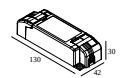

21012 0021

LED POWER SUPPLY MULTI POWER DIM1

1 | 1 ☐

Dimtype: 1-10V

Cutout dimension (mm): 54