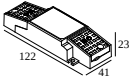

## iMAX II ROUND ADJUSTABLE MP 92739

24211 9230 B

**21012 005W** LED POWER SUPPLY MULTI-POWER COMPACT WDL

1|1

**Dimtype:** WDL = wireless dimmable

**Cutout dimension (mm):** 54

**21012 0268** LED POWER SUPPLY MULTI POWER 200-350 / 15W DIM8