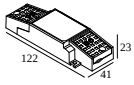

Cutout dimension (mm): 54

21012 0035 LED POWER SUPPLY MULTI POWER DIM5

1 | 1

Dimtype: DALI

Cutout dimension (mm): 54

21012 004W LED POWER SUPPLY MULTI-POWER WDL

2(2) | 2(2)

Dimtype: WDL = wireless dimmable

Cutout dimension (mm): 84

21012 005W LED POWER SUPPLY MULTI-POWER COMPACT WDL

1 | 1

Dimtype: WDL = wireless dimmable

Cutout dimension (mm): 54

DELTALIGHT

iMAX II ROUND ADJUSTABLE MP 93018

24211 9310 W