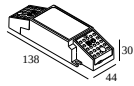

21012 0288 LED POWER SUPPLY MULTI POWER 500-700 / 36W DIM8

1 ☐

Dimtype: mains (phase cut-off)

Cutout dimension (mm): 55