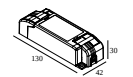

Cutout dimension (mm): 55

300 90 125 LED POWER SUPPLY MULTI-POWER MINI DIM5

1(1) | 1(0)

Dimtype: DALI

Cutout dimension (mm): 55

300 90 135 LED POWER SUPPLY MULTI-POWER HV

2->2 | 2

Dimtype: non-dimmable

Cutout dimension (mm): 90

21012 0010 LED POWER SUPPLY MULTI POWER

1 | 1

Dimtype: non-dimmable

Cutout dimension (mm): 50

21012 0021 LED POWER SUPPLY MULTI POWER DIM1

1 | 1

Dimtype: 1-10V

Cutout dimension (mm): 54

21012 0035 LED POWER SUPPLY MULTI POWER DIM5

1 | 1

Dimtype: DALI

Cutout dimension (mm): 54

21012 004W LED POWER SUPPLY MULTI-POWER WDL

2(2) | 2(2)

Dimtype: WDL = wireless dimmable