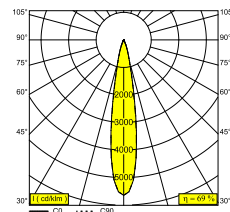

iMAX II ROUND ADJUSTABLE MP 93018

24211 9310 W

AVAILABLE IN
BLACK 24211 9310 B
WHITE 24211 9310 W

[View on website](#)

General info

LOCATION	indoor
INSTALLATION	Ceiling Recessed
CUTOUT SHAPE/SIZE (MM)	round - 98
RECESSED DEPTH (MM)	155
THICKNESS OF MOUNTING SURFACE (MM)	max.25
INGRESS PROTECTION	IP20 or IP54 (with TUBE IP)
WEIGHT (KG)	0.5
ADJUSTABILITY	0° to 30° swiveling, 355° rotatable
INFORMATION	LENS SP-18° EXCL.LED POWER SUPPLY 350-500mA-DC

Electrical info

CLASS	III
DIM TYPE	depending on power supply
ENERGY CLASS	E
CERTIFICATES	CB, EAC, ENEC

Lightsource info

LIGHTSOURCE NAME	LED
LIGHTSOURCE	LED array 11,6-17,2W / CRI>90 (R9: 52) / 3000K / 1524-2101lm
TM-30 VALUES	rf: 90 / Rg: 99
SDCM	SDCM1
RISKGROUP	RG1
LM80	L90B10 > 50000
BEAMANGLE	18°
LED TECHNICS (LIGHT SOURCE)	2101lm // 17,2W // 123lm/W
LED TECHNICS (LUMINAIRE)	1450lm // 19,8W // 73lm/W

24211 9310 W

300 48 350 MDL LED POWER CONVERTER 48V-DC to 350 mA-DC / 15W MDL

1

Dimtype: non-dimmable

Cutout dimension (mm): 30

300 48 350 WDL LED POWER CONVERTER 48V-DC to 350 mA-DC / 15W WDL

1

Dimtype: WDL = wireless dimmable

Cutout dimension (mm): 45

300 48 500 ED1 LED POWER CONVERTER 48V-DC to 500 mA-DC / 22W DIM1

1

Dimtype: 1-10V

Cutout dimension (mm): 30

300 48 500 ED5 LED POWER CONVERTER 48V-DC to 500 mA-DC / 22W DIM5

1

Dimtype: DALI