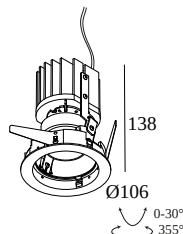

iMAX II ROUND ADJUSTABLE MP 93018

24211 9310 W

AVAILABLE IN
BLACK 24211 9310 B
WHITE 24211 9310 W

[View on website](#)

General info

LOCATION	indoor
INSTALLATION	Ceiling Recessed
CUTOUT SHAPE/SIZE (MM)	round - 98
RECESSED DEPTH (MM)	155
THICKNESS OF MOUNTING SURFACE (MM)	max.25
INGRESS PROTECTION	IP20 or IP54 (with TUBE IP)
WEIGHT (KG)	0.5
ADJUSTABILITY	0° to 30° swiveling, 355° rotatable
INFORMATION	LENS SP-18° EXCL.LED POWER SUPPLY 350-500mA-DC

24211 9310 W

300 48 350 MDL LED POWER CONVERTER 48V-DC to 350 mA-DC / 15W MDL

1

Dimtype: non-dimmable

Cutout dimension (mm): 30

300 48 350 WDL LED POWER CONVERTER 48V-DC to 350 mA-DC / 15W WDL

1

Dimtype: WDL = wireless dimmable

Cutout dimension (mm): 45

300 48 500 ED1 LED POWER CONVERTER 48V-DC to 500 mA-DC / 22W DIM1

1

Dimtype: 1-10V

Cutout dimension (mm): 30

300 48 500 ED5 LED POWER CONVERTER 48V-DC to 500 mA-DC / 22W DIM5

1

Dimtype: DALI

Cutout dimension (mm): 45

300 48 500 MDL LED POWER CONVERTER 48V-DC to 500 mA-DC / 22W MDL

1

Dimtype: non-dimmable

Cutout dimension (mm): 30

300 48 500 WDL LED POWER CONVERTER 48V-DC to 500 mA-DC / 22W WDL