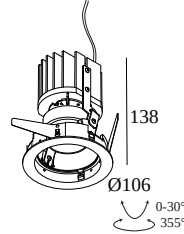

iMAX II ROUND ADJUSTABLE MP 93026

24211 9320 B

AVAILABLE IN
BLACK 24211 9320 B
WHITE 24211 9320 W

[View on website](#)

General info

LOCATION	indoor
INSTALLATION	Ceiling Recessed
CUTOUT SHAPE/SIZE (MM)	round - 98
RECESSED DEPTH (MM)	155
THICKNESS OF MOUNTING SURFACE (MM)	max.25
INGRESS PROTECTION	IP20 or IP54 (with TUBE IP)
WEIGHT (KG)	0.5
ADJUSTABILITY	0° to 30° swiveling, 355° rotatable
INFORMATION	LENS FL-26° EXCL.LED POWER SUPPLY 350-500mA-DC

24211 9320 B

300 48 350 MDL LED POWER CONVERTER 48V-DC to 350 mA-DC / 15W MDL

1

Dimtype: non-dimmable

Cutout dimension (mm): 30

300 48 350 WDL LED POWER CONVERTER 48V-DC to 350 mA-DC / 15W WDL

1

Dimtype: WDL = wireless dimmable

Cutout dimension (mm): 45

300 48 500 ED1 LED POWER CONVERTER 48V-DC to 500 mA-DC / 22W DIM1

1

Dimtype: 1-10V

Cutout dimension (mm): 30

300 48 500 ED5 LED POWER CONVERTER 48V-DC to 500 mA-DC / 22W DIM5

1

Dimtype: DALI

Cutout dimension (mm): 45

300 48 500 MDL LED POWER CONVERTER 48V-DC to 500 mA-DC / 22W MDL

1

Dimtype: non-dimmable

Cutout dimension (mm): 30

300 48 500 WDL LED POWER CONVERTER 48V-DC to 500 mA-DC / 22W WDL