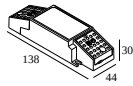

21012 0288 LED POWER SUPPLY MULTI POWER 500-700 / 36W DIM8

1 ☐

Dimtype: mains (phase cut-off)

Cutout dimension (mm): 55