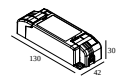

Cutout dimension (mm): 55

300 90 125 LED POWER SUPPLY MULTI-POWER MINI DIM5

1(1) | 1(0)

Dimtype: DALI

Cutout dimension (mm): 55

300 90 135 LED POWER SUPPLY MULTI-POWER HV

2->2 | 2

Dimtype: non-dimmable

Cutout dimension (mm): 90

21012 0010 LED POWER SUPPLY MULTI POWER

1 | 1

Dimtype: non-dimmable

Cutout dimension (mm): 50

21012 0021 LED POWER SUPPLY MULTI POWER DIM1

1 | 1

Dimtype: 1-10V

Cutout dimension (mm): 54

21012 0035 LED POWER SUPPLY MULTI POWER DIM5

1 | 1

Dimtype: DALI

Cutout dimension (mm): 54

21012 004W LED POWER SUPPLY MULTI-POWER WDL

2(2) | 2(2)

Dimtype: WDL = wireless dimmable