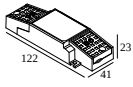

Cutout dimension (mm): 54

21012 0035 LED POWER SUPPLY MULTI POWER DIM5

1 | 1

Dimtype: DALI

Cutout dimension (mm): 54

21012 004W LED POWER SUPPLY MULTI-POWER WDL

2(2) | 2(2)

Dimtype: WDL = wireless dimmable

Cutout dimension (mm): 84

21012 005W LED POWER SUPPLY MULTI-POWER COMPACT WDL

1 | 1

Dimtype: WDL = wireless dimmable

Cutout dimension (mm): 54

DELTALIGHT

iMAX II ROUND ADJUSTABLE MP 93026

24211 9320 B