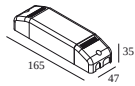

Cutout dimension (mm): 45

300 48 500 ED1 LED POWER CONVERTER 48V-DC to 500 mA-DC / 22W DIM1

1

Dimtype: 1-10V

Cutout dimension (mm): 30

300 48 500 ED5 LED POWER CONVERTER 48V-DC to 500 mA-DC / 22W DIM5

1

Dimtype: DALI

Cutout dimension (mm): 45

300 48 500 MDL LED POWER CONVERTER 48V-DC to 500 mA-DC / 22W MDL

1

Dimtype: non-dimmable

Cutout dimension (mm): 30

300 48 500 WDL LED POWER CONVERTER 48V-DC to 500 mA-DC / 22W WDL

1

Dimtype: WDL = wireless dimmable

Cutout dimension (mm): 45

300 90 61 LED POWER SUPPLY MULTI-POWER DIM6

1 | 1

Dimtype: mains (phase cut-off) or push button

Cutout dimension (mm): 56

300 90 63 LED POWER SUPPLY MULTI-POWER DIM9