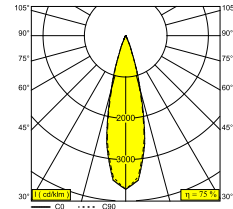

iMAX II ROUND ADJUSTABLE MP 93026

24211 9320 B

AVAILABLE IN
BLACK 24211 9320 B
WHITE 24211 9320 W

[View on website](#)

General info

LOCATION	indoor
INSTALLATION	Ceiling Recessed
CUTOUT SHAPE/SIZE (MM)	round - 98
RECESSED DEPTH (MM)	155
THICKNESS OF MOUNTING SURFACE (MM)	max.25
INGRESS PROTECTION	IP20 or IP54 (with TUBE IP)
WEIGHT (KG)	0.5
ADJUSTABILITY	0° to 30° swiveling, 355° rotatable
INFORMATION	LENS FL-26° EXCL.LED POWER SUPPLY 350-500mA-DC

Electrical info

CLASS	III
DIM TYPE	depending on power supply
ENERGY CLASS	E
CERTIFICATES	CB, EAC, ENEC

Lightsource info

LIGHTSOURCE NAME	LED
LIGHTSOURCE	LED array 11,6-17,2W / CRI>90 (R9: 52) / 3000K / 1524-2101lm
TM-30 VALUES	rf: 90 / Rg: 99
SDCM	SDCM1
RISKGROUP	RG1
LM80	L90B10 > 50000
BEAMANGLE	26°
LED TECHNICS (LIGHT SOURCE)	2101lm // 17,2W // 123lm/W
LED TECHNICS (LUMINAIRE)	1567lm // 19,8W // 79lm/W

Cutout dimension (mm): 45

300 48 500 ED1 LED POWER CONVERTER 48V-DC to 500 mA-DC / 22W DIM1

1

Dimtype: 1-10V

Cutout dimension (mm): 30

300 48 500 ED5 LED POWER CONVERTER 48V-DC to 500 mA-DC / 22W DIM5

1

Dimtype: DALI