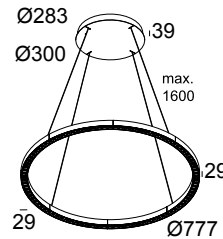

INFORM RI+ CS DOWN 92748 DIM5 B-MMAT

26815 9225 B-MMAT

AVAILABLE IN
BLACK-BLACK 26815 9225 B-B
BLACK-GOLD MATT 26815 9225 B-MMAT
FLEMISH GOLD-BLACK 26815 9225 FG-B
WHITE-BLACK 26815 9225 W-B
WHITE-WHITE 26815 9225 W-W

[View on website](#)

General info

LOCATION	indoor
INSTALLATION	Ceiling Suspended
INGRESS PROTECTION	IP20
WEIGHT (KG)	4.3
ADJUSTABILITY	non adjustable
INFORMATION	96 x REFLECTOR WFL-71° INCL.DIMMABLE LED POWER SUPPLY 700mA-DC INCL.4 x CABLE SUSPENSION SINGLE AUTO. 1,6m POWER VIA CABLE SUSPENSION