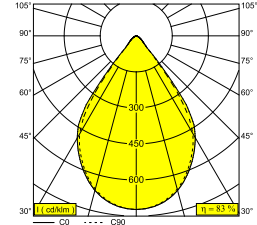

INFORM RI+ CS DOWN 92748 DIM5 B-MMAT

26815 9225 B-MMAT

AVAILABLE IN
BLACK-BLACK 26815 9225 B-B
BLACK-GOLD MATT 26815 9225 B-MMAT
FLEMISH GOLD-BLACK 26815 9225 FG-B
WHITE-BLACK 26815 9225 W-B
WHITE-WHITE 26815 9225 W-W