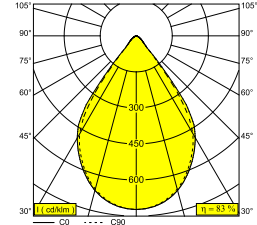

INFORM RI+ CS DOWN 93048 DIM5 B-MMAT

26815 9325 B-MMAT

AVAILABLE IN
BLACK-BLACK 26815 9325 B-B
BLACK-GOLD MATT 26815 9325 B-MMAT
FLEMISH GOLD-BLACK 26815 9325 FG-B
WHITE-BLACK 26815 9325 W-B
WHITE-WHITE 26815 9325 W-W

[View on website](#)

General info	
LOCATION	indoor
INSTALLATION	Ceiling Suspended
INGRESS PROTECTION	IP20
WEIGHT (KG)	4.3
ADJUSTABILITY	non adjustable
INFORMATION	96 x REFLECTOR WFL-71° INCL.DIMMABLE LED POWER SUPPLY 700mA-DC INCL.4 x CABLE SUSPENSION SINGLE AUTO. 1,6m POWER VIA CABLE SUSPENSION
Electrical info	
ELECTRICAL	220-240V / 50-60Hz
CLASS	I
POWER SUPPLY	YES
DIM TYPE	DALI
ENERGY CLASS	C
CERTIFICATES	CB, ENEC, RCM
Lightsource info	
LIGHTSOURCE NAME	LED
LIGHTSOURCE	LED cluster 22,9W / CRI>90 (R9: 50) / 3000K / 3504lm
SDCM	SDCM3
LM80	L80 > 60000
LED TECHNICS (LIGHT SOURCE)	3504lm // 22,9W // 153lm/W
LED TECHNICS (LUMINAIRE)	2926lm // 26W // 111lm/W