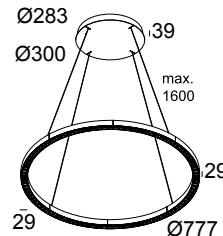

INFORM RI+ CS DOWN 93048 DIM5 B-MMAT

26815 9325 B-MMAT

AVAILABLE IN
BLACK-BLACK 26815 9325 B-B
BLACK-GOLD MATT 26815 9325 B-MMAT
FLEMISH GOLD-BLACK 26815 9325 FG-B
WHITE-BLACK 26815 9325 W-B
WHITE-WHITE 26815 9325 W-W

[View on website](#)

General info	
LOCATION	indoor
INSTALLATION	Ceiling Suspended
INGRESS PROTECTION	IP20
WEIGHT (KG)	4.3
ADJUSTABILITY	non adjustable
INFORMATION	96 x REFLECTOR WFL-71° INCL.DIMMABLE LED POWER SUPPLY 700mA-DC INCL.4 x CABLE SUSPENSION SINGLE AUTO. 1,6m POWER VIA CABLE SUSPENSION
Electrical info	
ELECTRICAL	220-240V / 50-60Hz
CLASS	I
POWER SUPPLY	YES
DIM TYPE	DALI
ENERGY CLASS	C
CERTIFICATES	CB, ENEC, RCM
Lightsource info	
LIGHTSOURCE NAME	LED
LIGHTSOURCE	LED cluster 22,9W / CRI>90 (R9: 50) / 3000K / 3504lm
SDCM	SDCM3
LM80	L80 > 60000
LED TECHNICS (LIGHT SOURCE)	3504lm // 22,9W // 153lm/W
LED TECHNICS (LUMINAIRE)	2926lm // 26W // 111lm/W