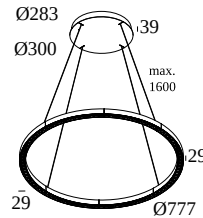

INFORM RI+ CS DOWN-UP 92748 DIM5

26816 9225 B-B

AVAILABLE IN

BLACK-BLACK 26816 9225 B-B

BLACK-FLEMISH GOLD 26816 9225 B-FG

FLEMISH GOLD-BLACK 26816 9225 FG-B

WHITE-BLACK 26816 9225 W-B

WHITE-WHITE 26816 9225 W-W

[View on website](#)

General info

LOCATION	indoor
INSTALLATION	Ceiling Suspended
INGRESS PROTECTION	IP20
WEIGHT (KG)	4.5
ADJUSTABILITY	non adjustable
INFORMATION	96 x REFLECTOR WFL-71° (DOWN) INCL.DIMMABLE LED POWER SUPPLY 700mA-DC 2 DALI CONTROL CHANNELS INCL.4 x CABLE SUSPENSION SINGLE AUTO. 1,6m POWER VIA CABLE SUSPENSION