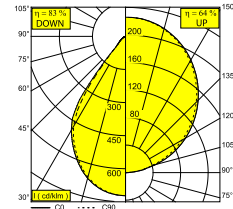

INFORM RI+ CS DOWN-UP 92748 DIM5

26816 9225 B-B

AVAILABLE IN

BLACK-BLACK 26816 9225 B-B

BLACK-FLEMISH GOLD 26816 9225 B-FG

FLEMISH GOLD-BLACK 26816 9225 FG-B

WHITE-BLACK 26816 9225 W-B

WHITE-WHITE 26816 9225 W-W

[View on website](#)

General info

LOCATION	indoor
INSTALLATION	Ceiling Suspended
INGRESS PROTECTION	IP20
WEIGHT (KG)	4.5
ADJUSTABILITY	non adjustable
INFORMATION	96 x REFLECTOR WFL-71° (DOWN) INCL.DIMMABLE LED POWER SUPPLY 700mA-DC 2 DALI CONTROL CHANNELS INCL.4 x CABLE SUSPENSION SINGLE AUTO. 1,6m POWER VIA CABLE SUSPENSION