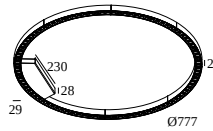

INFORM R1+ DOWN 92748 DIM5

26813 9225 W-W

AVAILABLE IN

BLACK-BLACK 26813 9225 B-B

BLACK-FLEMISH GOLD 26813 9225 B-FG

FLEMISH GOLD-BLACK 26813 9225 FG-B

WHITE-BLACK 26813 9225 W-B

WHITE-WHITE 26813 9225 W-W

 [View on website](#)

General info

LOCATION	indoor
INSTALLATION	Ceiling Surface mounted,Ceiling Suspended
INGRESS PROTECTION	IP20
WEIGHT (KG)	2.4
ADJUSTABILITY	non adjustable
INFORMATION	96 x REFLECTOR WFL-71° INCL.DIMMABLE LED POWER SUPPLY 700mA-DC