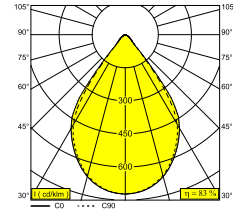

INFORM R1+ DOWN 92748 DIM5

26813 9225 W-W

AVAILABLE IN

BLACK-BLACK 26813 9225 B-B

BLACK-FLEMISH GOLD 26813 9225 B-FG

FLEMISH GOLD-BLACK 26813 9225 FG-B

WHITE-BLACK 26813 9225 W-B

WHITE-WHITE 26813 9225 W-W