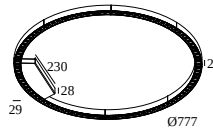

 [View on website](#)

General info

LOCATION	indoor
INSTALLATION	Ceiling Surface mounted,Ceiling Suspended
INGRESS PROTECTION	IP20
WEIGHT (KG)	2.4
ADJUSTABILITY	non adjustable
INFORMATION	96 x REFLECTOR WFL-71° INCL.DIMMABLE LED POWER SUPPLY 700mA-DC