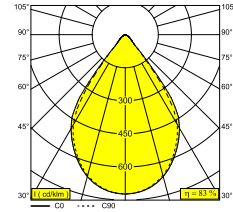

 [View on website](#)

General info

LOCATION	indoor
INSTALLATION	Ceiling Surface mounted,Ceiling Suspended
INGRESS PROTECTION	IP20
WEIGHT (KG)	2.4
ADJUSTABILITY	non adjustable
INFORMATION	96 x REFLECTOR WFL-71° INCL.DIMMABLE LED POWER SUPPLY 700mA-DC