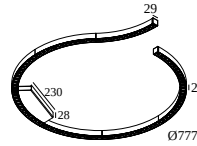

INFORM R2+ DOWN 92748 DIM5

26819 9225 W-W

AVAILABLE IN

BLACK-BLACK 26819 9225 B-B

BLACK-FLEMISH GOLD 26819 9225 B-FG

FLEMISH GOLD-BLACK 26819 9225 FG-B

WHITE-BLACK 26819 9225 W-B

WHITE-WHITE 26819 9225 W-W

[View on website](#)

General info

LOCATION	indoor
INSTALLATION	Ceiling Surface mounted,Ceiling Suspended
INGRESS PROTECTION	IP20
WEIGHT (KG)	2.4
ADJUSTABILITY	non adjustable
INFORMATION	96 x REFLECTOR WFL-71° INCL.DIMMABLE LED POWER SUPPLY 700mA-DC

204 62 62 W COVERSET S 62 W

204 80 80 ANO COVERSET S 80 ANO

204 80 80 B COVERSET S 80 B

204 80 80 W COVERSET S 80 W

204 90 90 ANO COVERSET S 90 ANO

204 90 90 B COVERSET S 90 B

204 90 90 W COVERSET S 90 W

Suspension parts

15225 0310 B SUSPENSION SET 31 5x0,75 1,6m B

DELTALIGHT

INFORM R2+ DOWN 92748 DIM5

26819 9225 W-W

15225 0310 W SUSPENSION SET 31 5x0,75 1,6m W

Electric connection parts

15225 0360 B CONNECTION ST B

Cutout dimension (mm): 43