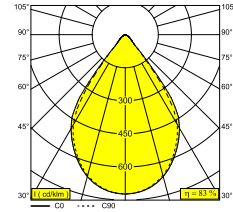

INFORM R2+ DOWN 92748 DIM5

26819 9225 W-W

AVAILABLE IN

BLACK-BLACK 26819 9225 B-B

BLACK-FLEMISH GOLD 26819 9225 B-FG

FLEMISH GOLD-BLACK 26819 9225 FG-B

WHITE-BLACK 26819 9225 W-B

WHITE-WHITE 26819 9225 W-W