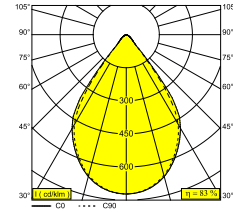

 [View on website](#)

General info

LOCATION	indoor
INSTALLATION	Ceiling Surface mounted,Ceiling Suspended
INGRESS PROTECTION	IP20
WEIGHT (KG)	4.2
ADJUSTABILITY	non adjustable
INFORMATION	168 x REFLECTOR WFL-71° INCL.DIMMABLE LED POWER SUPPLY 1050mA-DC