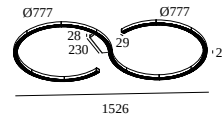

INFORM R3+ DOWN 92748 DIM5

26821 9225 W-B

AVAILABLE IN

BLACK-BLACK 26821 9225 B-B

BLACK-FLEMISH GOLD 26821 9225 B-FG

FLEMISH GOLD-BLACK 26821 9225 FG-B

WHITE-BLACK 26821 9225 W-B

WHITE-WHITE 26821 9225 W-W

 [View on website](#)

General info

LOCATION	indoor
INSTALLATION	Ceiling Surface mounted,Ceiling Suspended
INGRESS PROTECTION	IP20
WEIGHT (KG)	4.2
ADJUSTABILITY	non adjustable
INFORMATION	168 x REFLECTOR WFL-71° INCL.DIMMABLE LED POWER SUPPLY 1050mA-DC

15225 0320 B SUSPENSION SET 32 5x0,75 1,6m B

DELTALIGHT

INFORM R3+ DOWN 92748 DIM5

26821 9225 W-B

15225 0320 W SUSPENSION SET 32 5x0,75 1,6m W

Electric connection parts

15225 0360 B CONNECTION ST B

Cutout dimension (mm): 43