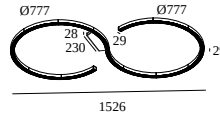

INFORM R3+ DOWN 93048 DIM5

26821 9325 B-B

AVAILABLE IN

BLACK-BLACK 26821 9325 B-B

BLACK-FLEMISH GOLD 26821 9325 B-FG

FLEMISH GOLD-BLACK 26821 9325 FG-B

WHITE-BLACK 26821 9325 W-B

WHITE-WHITE 26821 9325 W-W

 [View on website](#)

General info

LOCATION	indoor
INSTALLATION	Ceiling Surface mounted,Ceiling Suspended
INGRESS PROTECTION	IP20
WEIGHT (KG)	4.2
ADJUSTABILITY	non adjustable
INFORMATION	168 x REFLECTOR WFL-71° INCL.DIMMABLE LED POWER SUPPLY 1050mA-DC

15225 0320 B SUSPENSION SET 32 5x0,75 1,6m B

DELTALIGHT

INFORM R3+ DOWN 93048 DIM5

26821 9325 B-B

15225 0320 W SUSPENSION SET 32 5x0,75 1,6m W

Electric connection parts

15225 0360 B CONNECTION ST B

Cutout dimension (mm): 43