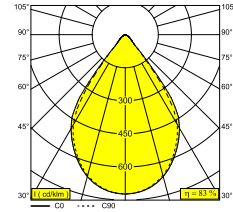

 [View on website](#)

General info

LOCATION	indoor
INSTALLATION	Ceiling Surface mounted,Ceiling Suspended
INGRESS PROTECTION	IP20
WEIGHT (KG)	4.2
ADJUSTABILITY	non adjustable
INFORMATION	168 x REFLECTOR WFL-71° INCL.DIMMABLE LED POWER SUPPLY 1050mA-DC