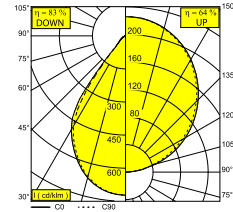

INFORM R3 DOWN-UP 93048

26823 9320 B-B

AVAILABLE IN

BLACK-BLACK 26823 9320 B-B

BLACK-FLEMISH GOLD 26823 9320 B-FG

FLEMISH GOLD-BLACK 26823 9320 FG-B

WHITE-BLACK 26823 9320 W-B

WHITE-WHITE 26823 9320 W-W

 [View on website](#)

General info

LOCATION	indoor
INSTALLATION	Ceiling Suspended
INGRESS PROTECTION	IP20
WEIGHT (KG)	4.2
ADJUSTABILITY	non adjustable
INFORMATION	168 x REFLECTOR WFL-71° (DOWN) EXCL.2 x LED POWER SUPPLY 1050mA-DC (DOWN/UP) INCL.7 x CABLE SUSPENSION SINGLE AUTO. 1,6m INCL.1 x CABLE 5 x 0.75mm ²

Electrical info

CLASS	III
DIM TYPE	depending on power supply
ENERGY CLASS	C
CERTIFICATES	CB, ENEC

Lightsource info

LIGHTSOURCE NAME	LED
LIGHTSOURCE	DOWN: LED cluster 33,9W / CRI>90 (R9: 50) / 3000K / 5275lm UP: LED cluster 17W / CRI>90 (R9: 50) / 3000K / 2638lm
SDCM	SDCM3
LM80	L80 > 60000
BEAMANGLE	71°
LED TECHNICS (LIGHT SOURCE)	DOWN: 5275lm // 33,9W // 155lm/W UP: 2638lm // 17W // 155lm/W
LED TECHNICS (LUMINAIRE)	DOWN: 4215lm // 39W // 108lm/W UP: 1688lm // 19,6W // 86lm/W