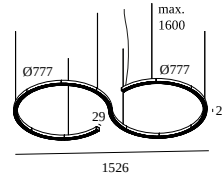

INFORM R3 DOWN-UP 93048

26823 9320 B-B

AVAILABLE IN

BLACK-BLACK 26823 9320 B-B

BLACK-FLEMISH GOLD 26823 9320 B-FG

FLEMISH GOLD-BLACK 26823 9320 FG-B

WHITE-BLACK 26823 9320 W-B

WHITE-WHITE 26823 9320 W-W

 [View on website](#)

General info

LOCATION	indoor
INSTALLATION	Ceiling Suspended
INGRESS PROTECTION	IP20
WEIGHT (KG)	4.2
ADJUSTABILITY	non adjustable
INFORMATION	168 x REFLECTOR WFL-71° (DOWN) EXCL.2 x LED POWER SUPPLY 1050mA-DC (DOWN/UP) INCL.7 x CABLE SUSPENSION SINGLE AUTO. 1,6m INCL.1 x CABLE 5 x 0.75mm ²

Min current | Max current

300 90 63 LED POWER SUPPLY MULTI-POWER DIM9

1 down | 1 up

Dimtype: 1-10V or DALI or push button

Cutout dimension (mm): 82

DELTALIGHT

INFORM R3 DOWN-UP 93048

26823 9320 B-B

Cutout dimension (mm): 62 (CONCRETE: 102)

15225 0360 B CONNECTION ST B

Cutout dimension (mm): 43

15225 0360 W CONNECTION ST W

DELTALIGHT

INFORM R3 DOWN-UP 93048

26823 9320 B-B

Notes: