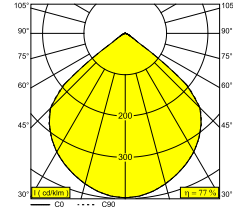

DELTALIGHT

KIX II PIN 930

13536 9300 N

AVAILABLE IN
ALU GREY 13536 9300 A
ANTHRACITE 13536 9300 N
PINE GREEN 13536 9300 PGR

 [View on website](#)

General info

LOCATION	outdoor
INSTALLATION	Floor Surface mounted
INGRESS PROTECTION	IP65
PROTECTION AGAINST MECHANICAL IMPACT	IK03
WEIGHT (KG)	1.2
ADJUSTABILITY	180° swiveling, 360° rotatable
INFORMATION	INCL.1 x CABLE H05 RN-F 2 x 1mm ² 2m INCL.LED POWER SUPPLY 350mA-DC

Electrical info

ELECTRICAL	100-240V / 50-60Hz
CLASS	II
POWER SUPPLY	YES
DIM TYPE	non-dimmable
ENERGY CLASS	D

Lightsource info

LIGHTSOURCE NAME	LED
LIGHTSOURCE	LED array 5,8W / CRI>90 (R9: 52) / 3000K / 787lm
TM-30 VALUES	rf: 90 / Rg: 99
SDCM	SDCM1
RISKGROUP	RG1
LM80	L90B10 > 50000
BEAMANGLE	120°
LED TECHNICS (LIGHT SOURCE)	787lm // 5,8W // 135lm/W
LED TECHNICS (LUMINAIRE)	602lm // 6,7W // 90lm/W