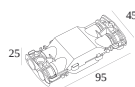

FINISH YOUR SPECIFICATION

Waterproof connection parts

216 12 00 CBOX

Cutout dimension (mm): 142 x 142

216 12 01 IP68 CONNECTION KIT

216 12 02 IP68 CONNECTOR 3P

Light altering devices

232 10 00 N KAP KIX N