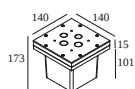

FINISH YOUR SPECIFICATION

Waterproof connection parts

216 12 00 CBOX

Cutout dimension (mm): 142 x 142

216 12 01 IP68 CONNECTION KIT

216 12 02 IP68 CONNECTOR 3P

Light altering devices

232 10 00 N KAP KIX N