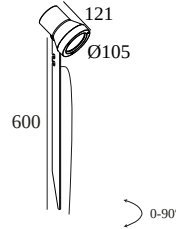

DELTALIGHT

KIX II PIN 930

13536 9300 N

AVAILABLE IN
ALU GREY 13536 9300 A
ANTHRACITE 13536 9300 N
PINE GREEN 13536 9300 PGR

 [View on website](#)

General info

LOCATION	outdoor
INSTALLATION	Floor Surface mounted
INGRESS PROTECTION	IP65
PROTECTION AGAINST MECHANICAL IMPACT	IK03
WEIGHT (KG)	1.2
ADJUSTABILITY	180° swiveling, 360° rotatable
INFORMATION	INCL.1 x CABLE H05 RN-F 2 x 1mm ² 2m INCL.LED POWER SUPPLY 350mA-DC

Electrical info

ELECTRICAL	100-240V / 50-60Hz
CLASS	II
POWER SUPPLY	YES
DIM TYPE	non-dimmable
ENERGY CLASS	D

Lightsource info

LIGHTSOURCE NAME	LED
LIGHTSOURCE	LED array 5,8W / CRI>90 (R9: 52) / 3000K / 787lm
TM-30 VALUES	rf: 90 / Rg: 99
SDCM	SDCM1
RISKGROUP	RG1
LM80	L90B10 > 50000
BEAMANGLE	120°
LED TECHNICS (LIGHT SOURCE)	787lm // 5,8W // 135lm/W
LED TECHNICS (LUMINAIRE)	602lm // 6,7W // 90lm/W

FINISH YOUR SPECIFICATION

Waterproof connection parts

216 12 00 CBOX

Cutout dimension (mm): 142 x 142

216 12 01 IP68 CONNECTION KIT

216 12 02 IP68 CONNECTOR 3P

Light altering devices

232 10 00 N KAP KIX N