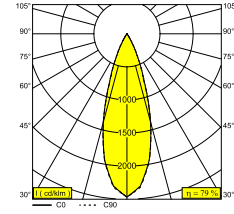

DELTALIGHT

LASS-OH! 6060 93034

24811 9320 B

AVAILABLE IN
BLACK 24811 9320 B
GOLD COLOURED 24811 9320 GC

[View on website](#)

General info

LOCATION	indoor
INSTALLATION	Ceiling Suspended
INGRESS PROTECTION	IP20
WEIGHT (KG)	1
ADJUSTABILITY	non adjustable
INFORMATION	INCL.4 x DOT.COM S6 modules per module: 6 x REFLECTOR FL-34° EXCL.LED POWER SUPPLY 700mA-DC INCL.4 x CABLE SUSPENSION SINGLE AUTO. 1,6m INCL.1 x CABLE 2 x 0.75mm ²

Electrical info

CLASS	III
DIM TYPE	depending on power supply
ENERGY CLASS	E
CERTIFICATES	CB, EAC, ENEC

Lightsource info

LIGHTSOURCE NAME	LED
LIGHTSOURCE	4 x (LED cluster 6,1W / CRI>90 (R9: 50) / 3000K / 683lm)
TM-30 VALUES	Rf: 90 / Rg: 101
SDCM	SDCM3
LM80	L80 > 60000
BEAMANGLE	34°
LED TECHNICS (LIGHT SOURCE)	2732lm // 24,4W // 112lm/W
LED TECHNICS (LUMINAIRE)	2159lm // 28,1W // 77lm/W