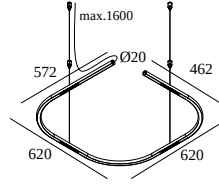

DELTALIGHT

LASS-OH! 6060 93034

24811 9320 B

AVAILABLE IN
BLACK 24811 9320 B
GOLD COLOURED 24811 9320 GC

[View on website](#)

General info

LOCATION	indoor
INSTALLATION	Ceiling Suspended
INGRESS PROTECTION	IP20
WEIGHT (KG)	1
ADJUSTABILITY	non adjustable
INFORMATION	INCL.4 x DOT.COM S6 modules per module: 6 x REFLECTOR FL-34° EXCL.LED POWER SUPPLY 700mA-DC INCL.4 x CABLE SUSPENSION SINGLE AUTO. 1,6m INCL.1 x CABLE 2 x 0.75mm ²

Min current | Max current

21012 0010 LED POWER SUPPLY MULTI POWER

1

Dimtype: non-dimmable

Cutout dimension (mm): 50

21012 0021 LED POWER SUPPLY MULTI POWER DIM1

1

Dimtype: 1-10V

Cutout dimension (mm): 54

DELTALIGHT

LASS-OH! 6060 93034

24811 9320 B

21012 0035 LED POWER SUPPLY MULTI POWER DIM5

1

Dimtype: DALI

Cutout dimension (mm): 54

15225 0340 W SUSPENSION ST W

Electric connection parts

328 10 03 CONNECTION TRIMLESS O.F.A.

Cutout dimension (mm): 62 (CONCRETE: 102)

15225 0360 B CONNECTION ST B

Cutout dimension (mm): 43

15225 0360 W CONNECTION ST W