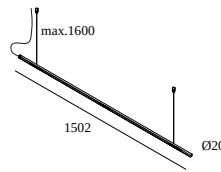

LASS-OH! L150-3 92734

24816 9220 GC

AVAILABLE IN
BLACK 24816 9220 B
GOLD COLOURED 24816 9220 GC

 [View on website](#)

General info

LOCATION	indoor
INSTALLATION	Ceiling Suspended
INGRESS PROTECTION	IP20
WEIGHT (KG)	0.6
ADJUSTABILITY	non adjustable
INFORMATION	INCL.3 x DOT.COM S6 modules per module: 6 x REFLECTOR FL-34° EXCL.LED POWER SUPPLY 1050mA-DC INCL.2 x CABLE SUSPENSION SINGLE AUTO. 1,6m INCL.1 x CABLE 2 x 0.75mm ²

Electrical info

CLASS	III
DIM TYPE	depending on power supply
ENERGY CLASS	E
CERTIFICATES	CB, EAC, ENEC

Lightsource info

LIGHTSOURCE NAME	LED
LIGHTSOURCE	3 x (LED cluster 6,1W / CRI>90 (R9: 50) / 2700K / 665lm)
TM-30 VALUES	Rf: 92 / Rg: 100
SDCM	SDCM3
LM80	L80 > 60000
BEAMANGLE	34°
LED TECHNICS (LIGHT SOURCE)	1995lm // 18,3W // 109lm/W
LED TECHNICS (LUMINAIRE)	1577lm // 21W // 75lm/W

Cutout dimension (mm): 54

DELTALIGHT

LASS-OH! L150-3 92734

24816 9220 GC

21012 0035 LED POWER SUPPLY MULTI POWER DIM5

1

Dimtype: DALI

Cutout dimension (mm): 54