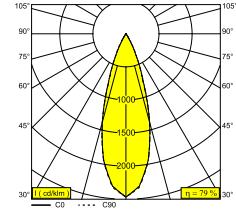

[View on website](#)

General info

LOCATION	indoor
INSTALLATION	Ceiling Suspended
INGRESS PROTECTION	IP20
WEIGHT (KG)	0.6
ADJUSTABILITY	non adjustable
INFORMATION	INCL.3 x DOT.COM S6 modules per module: 6 x REFLECTOR FL-34° EXCL.LED POWER SUPPLY 1050mA-DC INCL.2 x CABLE SUSPENSION SINGLE AUTO. 1,6m INCL.1 x CABLE 2 x 0.75mm²

Electrical info

CLASS	III
DIM TYPE	depending on power supply
ENERGY CLASS	E
CERTIFICATES	CB, EAC, ENEC

Lightsource info

LIGHTSOURCE NAME	LED
LIGHTSOURCE	3 x (LED cluster 6,1W / CRI>90 (R9: 50) / 2700K / 665lm)
TM-30 VALUES	Rf: 92 / Rg: 100
SDCM	SDCM3
LM80	L80 > 60000
BEAMANGLE	34°
LED TECHNICS (LIGHT SOURCE)	1995lm // 18,3W // 109lm/W
LED TECHNICS (LUMINAIRE)	1577lm // 21W // 75lm/W

Requirements

LASS-OH! POWERBOX
LED POWER SUPPLY 1050mA-DC DIM

Options

CABLE BASE R / S
COVERSET R 62-90-100 / S 62-80-90
CONNECTION ST / CONNECTION TRIMLESS
SUSPENSION ST / SUSPENSION TRIMLESS

Accessories

JIHA S / R