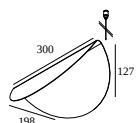

24814 0030 B JIHA! R B

☐