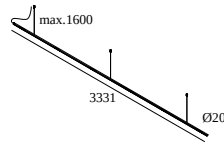

DELTALIGHT

LASS-OH! L330-6 92734

24819 9220 GC

AVAILABLE IN
BLACK 24819 9220 B
GOLD COLOURED 24819 9220 GC

 [View on website](#)

General info

LOCATION	indoor
INSTALLATION	Ceiling Suspended
INGRESS PROTECTION	IP20
WEIGHT (KG)	1.4
ADJUSTABILITY	non adjustable
INFORMATION	INCL.6 x DOT.COM S6 modules per module: 6 x REFLECTOR FL-34° EXCL.LED POWER SUPPLY 1050mA-DC INCL.3 x CABLE SUSPENSION SINGLE AUTO. 1,6m INCL.1 x CABLE 2 x 0.75mm ²

Electrical info

CLASS	III
DIM TYPE	depending on power supply
ENERGY CLASS	E
CERTIFICATES	CB, EAC, ENEC

Lightsource info

LIGHTSOURCE NAME	LED
LIGHTSOURCE	6 x (LED cluster 6,1W / CRI>90 (R9: 50) / 2700K / 665lm)
TM-30 VALUES	Rf: 92 / Rg: 100
SDCM	SDCM3
LM80	L80 > 60000
BEAMANGLE	34°
LED TECHNICS (LIGHT SOURCE)	3990lm // 36,6W // 109lm/W
LED TECHNICS (LUMINAIRE)	3153lm // 42,1W // 75lm/W