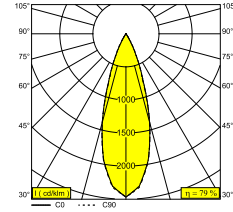

DELTALIGHT

LASS-OH! L330-6 92734

24819 9220 GC

AVAILABLE IN
BLACK 24819 9220 B
GOLD COLOURED 24819 9220 GC

 [View on website](#)

General info

LOCATION	indoor
INSTALLATION	Ceiling Suspended
INGRESS PROTECTION	IP20
WEIGHT (KG)	1.4
ADJUSTABILITY	non adjustable
INFORMATION	INCL.6 x DOT.COM S6 modules per module: 6 x REFLECTOR FL-34° EXCL.LED POWER SUPPLY 1050mA-DC INCL.3 x CABLE SUSPENSION SINGLE AUTO. 1,6m INCL.1 x CABLE 2 x 0.75mm ²

Electrical info

CLASS	III
DIM TYPE	depending on power supply
ENERGY CLASS	E
CERTIFICATES	CB, EAC, ENEC

Lightsource info

LIGHTSOURCE NAME	LED
LIGHTSOURCE	6 x (LED cluster 6,1W / CRI>90 (R9: 50) / 2700K / 665lm)
TM-30 VALUES	Rf: 92 / Rg: 100
SDCM	SDCM3
LM80	L80 > 60000
BEAMANGLE	34°
LED TECHNICS (LIGHT SOURCE)	3990lm // 36,6W // 109lm/W
LED TECHNICS (LUMINAIRE)	3153lm // 42,1W // 75lm/W