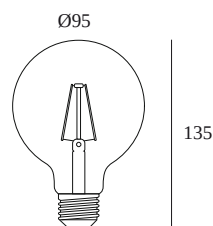

LED FILAMENT GL95 E27 8W 2700K

309 109 03 27

 [View on website](#)

General info	
LOCATION	indoor
WEIGHT (KG)	0.1
INFORMATION	EQUIVALENT WITH INCANDESCENT LAMP 60W LIFETIME: 20000hrs
Electrical info	
DIM TYPE	non-dimmable
ENERGY CLASS	E
Lightsource info	
LIGHTSOURCE	FILAMENT LED 8W / CRI>80 / 2700K / 950lm