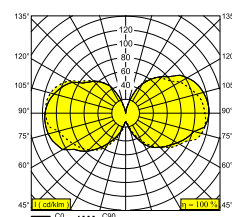

LED FILAMENT GL95 E27 8W 2700K

309 109 03 27

 [View on website](#)

General info	
LOCATION	indoor
WEIGHT (KG)	0.1
INFORMATION	EQUIVALENT WITH INCANDESCENT LAMP 60W LIFETIME: 20000hrs
Electrical info	
DIM TYPE	non-dimmable
ENERGY CLASS	E
Lightsource info	
LIGHTSOURCE	FILAMENT LED 8W / CRI>80 / 2700K / 950lm