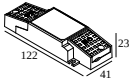

## MILES C1 SMOKE 92750

23927 9230

**21012 005W** LED POWER SUPPLY MULTI-POWER COMPACT WDL

3

**Dimtype:** WDL = wireless dimmable

**Cutout dimension (mm):** 54

**21012 0258** LED POWER SUPPLY MULTI POWER 200-350 / 10W DIM8