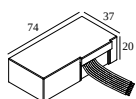

1

Dimtype: DALI

Cutout dimension (mm): 45

**300 48 350 MDL** LED POWER CONVERTER 48V-DC to 350 mA-DC / 15W MDL

1

Dimtype: non-dimmable

Cutout dimension (mm): 30

**300 48 350 WDL** LED POWER CONVERTER 48V-DC to 350 mA-DC / 15W WDL

1

Dimtype: WDL = wireless dimmable

Cutout dimension (mm): 45

**300 90 61** LED POWER SUPPLY MULTI-POWER DIM6

2

Dimtype: mains (phase cut-off) or push button

Cutout dimension (mm): 56

**300 90 63** LED POWER SUPPLY MULTI-POWER DIM9