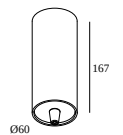

32942 0018 B MILES POWERBOX 350 mA DIM8 B

1 ☐

Dimtype: mains (phase cut-off)