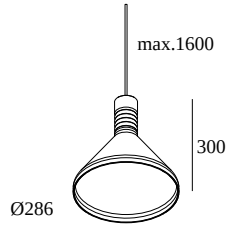

## MILES C1 SMOKE 92750

23927 9230

 [View on website](#)

### General info

<b>LOCATION</b>	indoor
<b>INSTALLATION</b>	Ceiling Suspended
<b>INGRESS PROTECTION</b>	IP20
<b>WEIGHT (KG)</b>	1.8
<b>ADJUSTABILITY</b>	non adjustable
<b>INFORMATION</b>	REFLECTOR WFL-50° INCL.1 x CABLE 2 x 0.75mm <sup>2</sup> 1,6m INCL.1 x CABLE CLAMP BLACK EXCL.LED POWER SUPPLY 350mA-DC