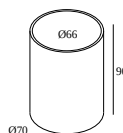

DELTALIGHT

MILES CI SMOKE 92750

23927 9230

Decorative ornaments

23944 0010 B MILES TUBE B

☐

23944 0010 M MILES TUBE M

☐