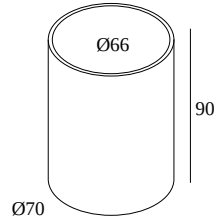

DELTALIGHT

MILES TUBE

23944 0010 B

AVAILABLE IN
BLACK 23944 0010 B
GOLD 23944 0010 M

 [View on website](#)

General info

LOCATION	indoor
WEIGHT (KG)	0.1

Electrical info

DELTALIGHT

MILES TUBE

23944 0010 B

23939 9230	MILES C4 SMOKE 92750
23940 9230	MILES C4 MIST 92750
23941 9230	MILES C4 AMBER 92750
24916 9230	FINTO - MILES C1 PINK 92750 MDL
24917 9230	FINTO - MILES C1 SMOKE 92750 MDL
24918 9230	FINTO - MILES C1 MIST 92750 MDL
24919 9230	FINTO - MILES C1 AMBER 92750 MDL
24920 9230	FINTO - MILES C2 PINK 92750 MDL
24921 9230	FINTO - MILES C2 SMOKE 92750 MDL
24922 9230	FINTO - MILES C2 MIST 92750 MDL
24923 9230	FINTO - MILES C2 AMBER 92750 MDL
24924 9230	FINTO - MILES C3 PINK 92750 MDL
24925 9230	FINTO - MILES C3 SMOKE 92750 MDL
24926 9230	FINTO - MILES C3 MIST 92750 MDL
24927 9230	FINTO - MILES C3 AMBER 92750 MDL
24928 9230	FINTO - MILES C4 PINK 92750 MDL
24929 9230	FINTO - MILES C4 SMOKE 92750 MDL
24930 9230	FINTO - MILES C4 MIST 92750 MDL
24931 9230	FINTO - MILES C4 AMBER 92750 MDL
25817 0000	MANTELLI GLASS L1523 E27 AMBER
25818 0000	MANTELLI GLASS L1523 E27 SMOKE
25819 9230	MANTELLI GLASS L1523 LED AMBER 92750
25820 9230	MANTELLI GLASS L1523 LED SMOKE 92750
25821 0000	MANTELLI GLASS L2231 E27 AMBER
25822 0000	MANTELLI GLASS L2231 E27 SMOKE
25823 9230	MANTELLI GLASS L2231 LED AMBER 92750
25824 9230	MANTELLI GLASS L2231 LED SMOKE 92750