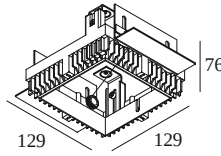

MINIGRID IN 1 MOUNTING KIT

202 71 95 01