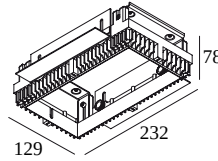

MINIGRID IN 2 MOUNTING KIT

202 71 95 02

 [View on website](#)

General info

LOCATION	indoor
CUTOUT SHAPE/SIZE (MM)	rectangle - 130 x 233
THICKNESS OF MOUNTING SURFACE (MM)	max.25
WEIGHT (KG)	0.7

Remarks

Installing MOUNTING KIT in plasterboard