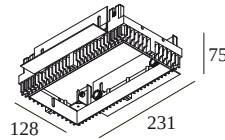

## MINIGRID IN 2 MOUNTING KIT HP

202 71 95 02 HP

 [View on website](#)

### General info

<b>LOCATION</b>	indoor
<b>CUTOUT SHAPE/SIZE (MM)</b>	rectangle - 130 x 233
<b>THICKNESS OF MOUNTING SURFACE (MM)</b>	max.25
<b>WEIGHT (KG)</b>	0.6