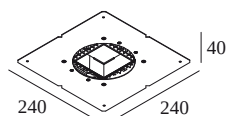

## MOUNTING KIT 75 TRIMLESS O.F.A.

202 01 75 OFA

 [View on website](#)

### General info

<b>LOCATION</b>	indoor
<b>CUTOUT SHAPE/SIZE (MM)</b>	round - 182
<b>WEIGHT (KG)</b>	0.5