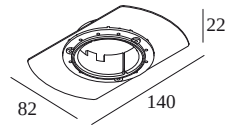

MOUNTING KIT FLUSH SPY

414 90 01