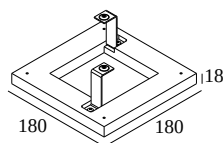

## MOUNTING KIT MINIGRID IN 1 CSC

15212 0120

[View on website](#)

### General info

	<b>LOCATION</b>	indoor
	<b>WEIGHT (KG)</b>	0.6
	<b>INFORMATION</b>	For cold stretched ceiling

For detailed installation instructions, please consult the manual : [15212\\_0120\\_HAND.pdf](#)