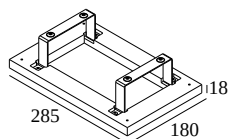

MOUNTING KIT MINIGRID IN 2 CSC

15212 0130

 [View on website](#)

General info

	LOCATION	indoor
	WEIGHT (KG)	0.5
	INFORMATION	For cold stretched ceiling

For detailed installation instructions, please consult the manual : [15212_0130_HAND.pdf](#)

WHERE USED

202 71 66 02	MINIGRID IN TRIMLESS 2 50 Hi
100014 9020	MINIGRID IN TRIMLESS 2 SOFT 92733
100015 0000	MINIGRID IN TRIMLESS 2 HI LED
100016 9210	MINIGRID IN TRIMLESS 2 92718
100016 9220	MINIGRID IN TRIMLESS 2 92733
100016 9230	MINIGRID IN TRIMLESS 2 92750
100016 9310	MINIGRID IN TRIMLESS 2 93018
100016 9320	MINIGRID IN TRIMLESS 2 93033
100016 9330	MINIGRID IN TRIMLESS 2 93050
100017 9210	MINIGRID IN TRIMLESS 2 92706
100017 9310	MINIGRID IN TRIMLESS 2 93006