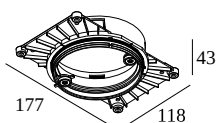

MOUNTING KIT NIME O.F.A.

26410 0010

 [View on website](#)

General info

LOCATION	indoor
CUTOUT SHAPE/SIZE (MM)	round - 127
THICKNESS OF MOUNTING SURFACE (MM)	max.25
WEIGHT (KG)	0.3

Remarks

Installing MOUNTING KIT OFA in plasterboard
Installing MOUNTING KIT OFA in concrete + plaster

For detailed installation instructions, please consult the manual : [26410_0010_HAND.pdf](#)

WHERE USED

26411 9200 NIME TRIMLESS 927
26411 9300 NIME TRIMLESS 930
26415 9220 NIME II TRIMLESS OK 92735
26415 9230 NIME II TRIMLESS OK 92752
26415 9320 NIME II TRIMLESS OK 93035
26415 9330 NIME II TRIMLESS OK 93052