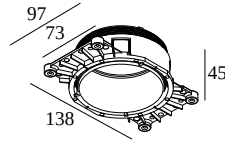

MOUNTING KIT R82 TRIMLESS O.F.A.

15212 2000

 [View on website](#)

General info

LOCATION	indoor
CUTOUT SHAPE/SIZE (MM)	round - 105
THICKNESS OF MOUNTING SURFACE (MM)	max.25
WEIGHT (KG)	0.2

Remarks

Installing MOUNTING KIT OFA in plasterboard
Installing MOUNTING KIT OFA in concrete + plaster

For detailed installation instructions, please consult the manual : [15212_2000_HAND.pdf](#)

WHERE USED

202 144 811 922	DEEP RINGO TRIMLESS LED 92733
202 144 811 932	DEEP RINGO TRIMLESS LED 93033
202 144 1902	DEEP RINGO TRIMLESS LED 9-SOFT
202 145 811 922	DEEP RINGO TRIMLESS OK LED 92733
202 145 811 932	DEEP RINGO TRIMLESS OK LED 93033
202 146 811 922	DEEP RINGO TRIMLESS LED IP 92733
202 146 811 932	DEEP RINGO TRIMLESS LED IP 93033
19436 9030	DEEP RINGO TRIMLESS SOFT 93045
19441 9220	DEEP RINGO TRIMLESS HE 92720
19441 9230	DEEP RINGO TRIMLESS HE 92740
19441 9320	DEEP RINGO TRIMLESS HE 93020
19441 9330	DEEP RINGO TRIMLESS HE 93040
19441 9420	DEEP RINGO TRIMLESS HE 94020
19441 9430	DEEP RINGO TRIMLESS HE 94040
32112 9200	DEEP RINGO DYNAMIC FOCUS TRIMLESS 927
32112 9300	DEEP RINGO DYNAMIC FOCUS TRIMLESS 930