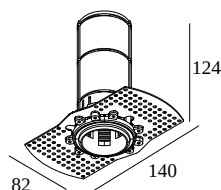

## MOUNTING KIT SPY 39 TRIMLESS IN

24144 0050

 [View on website](#)

### General info

|   |            |
|---|------------|
| <b>LOCATION</b>                           | indoor     |
| <b>CUTOUT SHAPE/SIZE (MM)</b>             | round - 82 |
| <b>THICKNESS OF MOUNTING SURFACE (MM)</b> | 9 or 12    |
| <b>WEIGHT (KG)</b>                        | 0.1        |