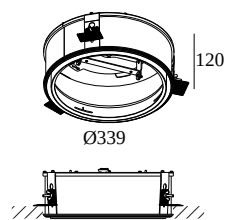

MULTINOVA 30 RECESSED KIT

27910 0050

 [View on website](#)

General info

| | |
|---|---------------------------------|
| LOCATION | indoor |
| CUTOUT SHAPE/SIZE (MM) | round - 341 |
| RECESSED DEPTH (MM) | 200 |
| THICKNESS OF MOUNTING SURFACE (MM) | max.25 |
| WEIGHT (KG) | 2.3 |
| INFORMATION | Max. tilt of Multinova 30 = 15° |