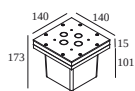

### Options

PLATE 7  
PIN 12  
CBOX  
IP68 CONNECTION KIT  
IP68 CONNECTOR 3P

For detailed installation instructions, please consult the manual : [220\\_74\\_811\\_XXX\\_HAND.pdf](#)

#### Waterproof connection parts

---

**216 12 00** CBOX

Cutout dimension (mm): 142 x 142

---

**216 12 01** IP68 CONNECTION KIT

**216 12 02** IP68 CONNECTOR 3P