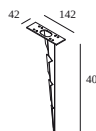

Pins and plates for bollards

---

229 01 12 PIN 12

☐