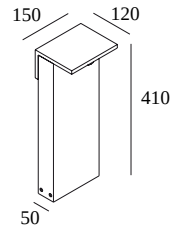

OBLIX 40 930

220 74 811 930 N

AVAILABLE IN

ALU GREY 220 74 811 930 A

ANTHRACITE 220 74 811 930 N

[View on website](#)

General info

LOCATION	outdoor
INSTALLATION	Floor Surface mounted
INGRESS PROTECTION	IP55
PROTECTION AGAINST MECHANICAL IMPACT	IK03
WEIGHT (KG)	2,5
ADJUSTABILITY	non adjustable
INFORMATION	INCL.LED POWER SUPPLY 350mA-DC

Electrical info

ELECTRICAL	100-240V / 50-60Hz
CLASS	II
POWER SUPPLY	YES
DIM TYPE	non-dimmable
ENERGY CLASS	D
CERTIFICATES	CB, ENEC, RCM

Lightsource info

LIGHTSOURCE NAME	LED
LIGHTSOURCE	LED array 5,8W / CRI>90 (R9: 52) / 3000K / 787lm
TM-30 VALUES	rf: 90 / Rg: 99
SDCM	SDCM1
RISKGROUP	RG1
LM80	L90B10 > 50000
LED TECHNICS (LIGHT SOURCE)	787lm // 5,8W // 135lm/W
LED TECHNICS (LUMINAIRE)	573lm // 6,7W // 86lm/W

Options

PLATE 7
PIN 12
CBOX
IP68 CONNECTION KIT
IP68 CONNECTOR 3P

For detailed installation instructions, please consult the manual : [220_74_811_XXX_HAND.pdf](#)