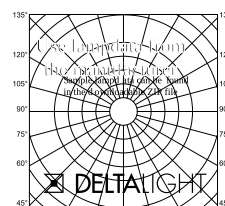

ORBIT PUNK Hi

472 361 00 GC

AVAILABLE IN

BLACK PURE 472 361 00 BP

GOLD COLOURED 472 361 00 GC

 [View on website](#)

General info	
LOCATION	indoor
INSTALLATION	Wall Surface mounted
INGRESS PROTECTION	IP20
WEIGHT (KG)	0.5
ADJUSTABILITY	non adjustable
Electrical info	
	2 x QPAR51 max.35W
CLASS	II
DIM TYPE	mains (phase cut-off)
Lightsource info	
LIGHTSOURCE NAME	GU10
MIN. DISTANCE TO LIGHTSOURCE (M)	0,5