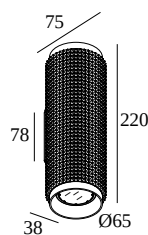

ORBIT PUNK Hi

472 361 00 GC

AVAILABLE IN

BLACK PURE 472 361 00 BP

GOLD COLOURED 472 361 00 GC

 [View on website](#)

General info	
LOCATION	indoor
INSTALLATION	Wall Surface mounted
INGRESS PROTECTION	IP20
WEIGHT (KG)	0.5
ADJUSTABILITY	non adjustable
Electrical info	
	2 x QPAR51 max.35W
CLASS	II
DIM TYPE	mains (phase cut-off)
Lightsource info	
LIGHTSOURCE NAME	GU10
MIN. DISTANCE TO LIGHTSOURCE (M)	0,5