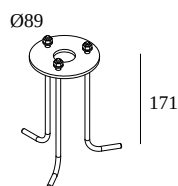

PIN 18

15222 0180

 [View on website](#)

General info

LOCATION	outdoor
WEIGHT (KG)	0.3

For detailed installation instructions, please consult the manual : [15222_0180_HAND.pdf](#)

WHERE USED

15115 9200	OBLIX F 70 927
15115 9300	OBLIX F 70 930
15116 9200	OBLIX F 100 927
15116 9300	OBLIX F 100 930
15117 9200	OBLIX F 15 927
15117 9300	OBLIX F 15 930