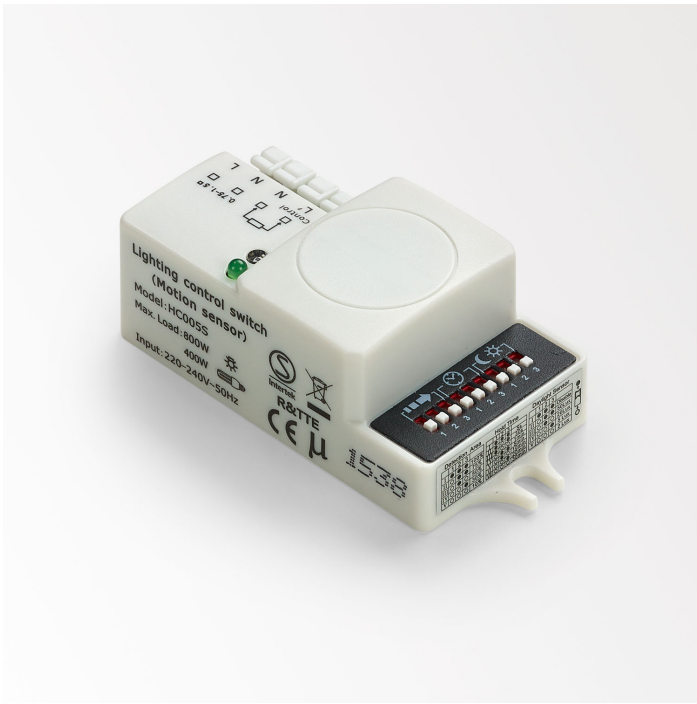

PRESENCE DETECTION HF SENSOR

300 90 311

 [View on website](#)

General info

LOCATION	indoor
INGRESS PROTECTION	IP20
WEIGHT (KG)	0.1
INFORMATION	HIDDEN MOUNTING DUE TO RADAR SENSOR DETECTION ANGLE PRESENCE DETECTION: 30° - 150° WITH DAYLIGHT SENSOR HOLD TIME : 5 sec. - 30 min. MAX.6m MOUNTING HEIGHT MAX.400W (CAPACITIVE) / MAX.1200W (RESISTIVE)