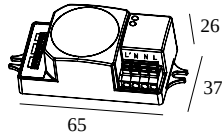

PRESENCE DETECTION HF SENSOR

300 90 311

 [View on website](#)

General info

LOCATION	indoor
INGRESS PROTECTION	IP20
WEIGHT (KG)	0.1
INFORMATION	HIDDEN MOUNTING DUE TO RADAR SENSOR DETECTION ANGLE PRESENCE DETECTION: 30° - 150° WITH DAYLIGHT SENSOR HOLD TIME : 5 sec. - 30 min. MAX.6m MOUNTING HEIGHT MAX.400W (CAPACITIVE) / MAX.1200W (RESISTIVE)