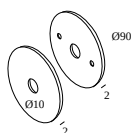

471 222 922 ED8 GC

FINISH YOUR SPECIFICATION

Miscellaneous control equipment

300 90 004 ED8 WIRELESS CONTROL DIM8

Dimtype: WDL = wireless dimmable

Cutout dimension (mm): 40

Coversets

204 00 90 ANO COVERSET R 90 ANO

204 00 90 B COVERSET R 90 B

204 00 90 W COVERSET R 90 W

204 00 100 ANO COVERSET R 100 ANO

204 00 100 B COVERSET R 100 B

204 00 100 W COVERSET R 100 W

Suspension parts

328 10 02 SUSPENSION + CONNECTION TRIMLESS O.F.A.

Cutout dimension (mm): 62 (CONCRETE: 102)

DELTALIGHT

PUNK 452 C 92740 DIM8

471 222 922 ED8 GC

Finish your product

414 03 00 B

MIDISPY TUBE B

414 03 00 FBR