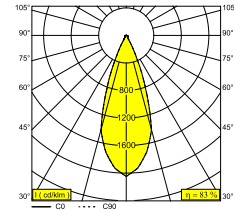

PUNK 452 C 92740 DIM8

471 222 922 ED8 GC

AVAILABLE IN

BLACK 471 222 922 ED8 B

GOLD COLOURED 471 222 922 ED8 GC

 [View on website](#)

General info

LOCATION	indoor
INSTALLATION	Ceiling Suspended
INGRESS PROTECTION	IP20
WEIGHT (KG)	1
ADJUSTABILITY	non adjustable
INFORMATION	REFLECTOR WFL-40° INCL.DIMMABLE LED POWER SUPPLY 350mA-DC INCL.1 x CABLE SUSPENSION SINGLE AUTO. 1.6m INCL.1 x CABLE 2 x 0.75mm ²

Electrical info

ELECTRICAL	220-240V / 50-60Hz
CLASS	I
POWER SUPPLY	YES
DIM TYPE	mains (phase cut-off)
ENERGY CLASS	F
CERTIFICATES	CB, EAC, ENEC, RCM

Lightsource info

LIGHTSOURCE NAME	LED
LIGHTSOURCE	LED array 6,4W / CRI>90 / 2700K / 587lm
SDCM	SDCM2
RISKGROUP	RG1
BEAMANGLE	40°
LED TECHNICS (LIGHT SOURCE)	587lm // 6,4W // 92lm/W
LED TECHNICS (LUMINAIRE)	488lm // 7,4W // 66lm/W