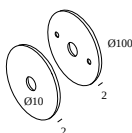

471 222 922 ED8 GC

FINISH YOUR SPECIFICATION

Miscellaneous control equipment

300 90 004 ED8 WIRELESS CONTROL DIM8

Dimtype: WDL = wireless dimmable

Cutout dimension (mm): 40

Coversets

204 00 90 ANO COVERSET R 90 ANO

204 00 90 B COVERSET R 90 B

204 00 90 W COVERSET R 90 W

204 00 100 ANO COVERSET R 100 ANO

204 00 100 B COVERSET R 100 B

204 00 100 W COVERSET R 100 W

Suspension parts

328 10 02 SUSPENSION + CONNECTION TRIMLESS O.F.A.

Cutout dimension (mm): 62 (CONCRETE: 102)

DELTALIGHT

PUNK 452 C 92740 DIM8

471 222 922 ED8 GC

Finish your product

414 03 00 B

MIDISPY TUBE B

414 03 00 FBR