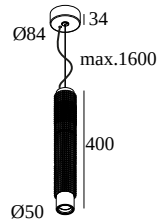

PUNK 452 C 92740 DIM8

471 222 922 ED8 GC

AVAILABLE IN

BLACK 471 222 922 ED8 B

GOLD COLOURED 471 222 922 ED8 GC

 [View on website](#)

General info

LOCATION	indoor
INSTALLATION	Ceiling Suspended
INGRESS PROTECTION	IP20
WEIGHT (KG)	1
ADJUSTABILITY	non adjustable
INFORMATION	REFLECTOR WFL-40° INCL.DIMMABLE LED POWER SUPPLY 350mA-DC INCL.1 x CABLE SUSPENSION SINGLE AUTO. 1.6m INCL.1 x CABLE 2 x 0.75mm ²

Electrical info

ELECTRICAL	220-240V / 50-60Hz
CLASS	I
POWER SUPPLY	YES
DIM TYPE	mains (phase cut-off)
ENERGY CLASS	F
CERTIFICATES	CB, EAC, ENEC, RCM

Lightsource info

LIGHTSOURCE NAME	LED
LIGHTSOURCE	LED array 6,4W / CRI>90 / 2700K / 587lm
SDCM	SDCM2
RISKGROUP	RG1
BEAMANGLE	40°
LED TECHNICS (LIGHT SOURCE)	587lm // 6,4W // 92lm/W
LED TECHNICS (LUMINAIRE)	488lm // 7,4W // 66lm/W

471 222 922 ED8 GC

FINISH YOUR SPECIFICATION

Miscellaneous control equipment

300 90 004 ED8 WIRELESS CONTROL DIM8

Dimtype: WDL = wireless dimmable

Cutout dimension (mm): 40

Coversets

204 00 90 ANO COVERSET R 90 ANO